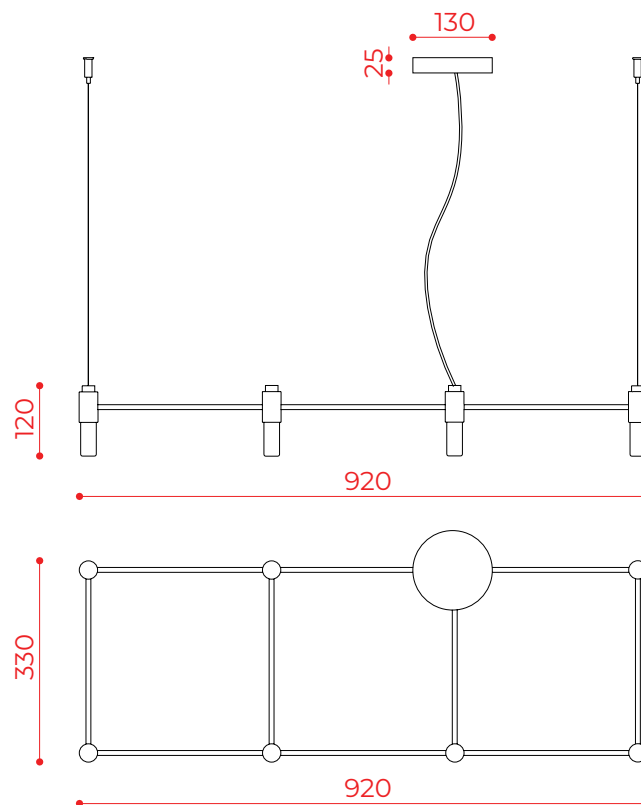

QUADRANTE

505.08 Chandelier

Designed by Roberto Giacomucci

Sphera
LIGHT WITH A DIFFERENCE

unit mm

Series

Quadrante

Dimensions

H. 60 x Ø. 85 / H. 23.6" x Ø. 33.5"

Weight

1,1 kg / 2,4 lb

Materials

metal, glass

Voltage

240V

 IP20

Certifications

RCM

Source

8 x G9 bulb

Recommened bulb: 3W

Dimmability: According to bulb

Cable: 1250mm

Notes

110 / 120V version available on request

Custom ceiling plate on request

Decentralized canopy

Max dimensions bulb (excluded): Ø180 x H

570mm

Class

Insulation class 1

Degree of protection IP40