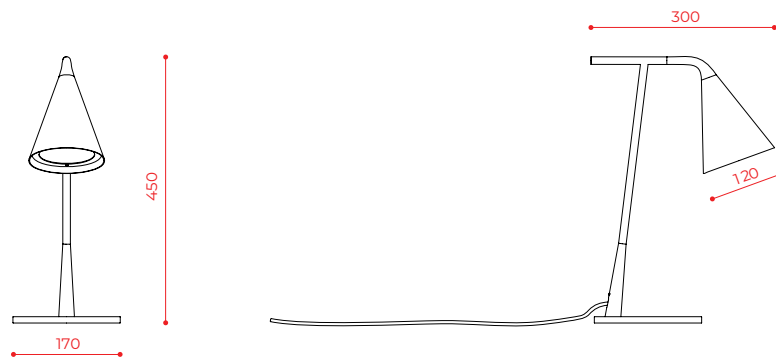

561.31 Tavolo - Table

Designed by Corrado Dotti

unit mm

Series
GordonDimensions
H. 45 x L. 30 / H. 17.7" x Ø. 11.8"Weight
2,4 kg / 5,3 lbMaterials
metal, PMMA, aluminiumVoltage
240V

IP40

Certifications
RCMSource
1 x E27 220/240V
Recommened bulb: Max 10W
Dimmability: On request
Cable: 1500mmNotes
Available in 110/120VClass
Insulation class 1
Degree of protection IP40Finishes
C2 Matte Black + C2 Matte Black,
C2 Matte Black + C41 Brushed Brass.
C2 Matte Black + C48 Black Chrome

Structure made from a metal base and stem coated with epoxy powder. Aluminum cone coated with epoxy powders, black chrome or brushed brass finish. Adjustable light 270°. Methacrylate diffuser.

ABOUT

A new formal and material interpretation of the conical diffuser is the main feature of GORDON lamps. The essential and refined aspect with a strong character that is conferred by the shape of the brass casting; these practical and versatile lamps are suitable to be used in different environments, from the domestic to the working one as in the commercial spaces & 'hospitality'.