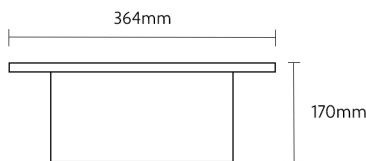

Zeta Sign

EMG2x3240WH*

Neutral White
4000K
220-240V
3W + 3W
IP22
2 Hour Maintained
(Unswitched)

IP20

Ceiling Mounted

Ceiling Recessed

Each exit signs contains two LED modules to provide extra illumination during battery operation