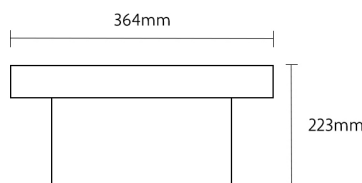

EMG2x3240SMWH*

Neutral White
4000K
220-240V
3W + 3W
IP22
2 Hour Maintained
(Unswitched)

Each exit signs comes with a complete set of running run decals

EMERGENCY LIGHTING VARIATIONS EXPLAINED:	
Maintained (Unswitched)*	Luminaire is continuously on and will dim to a lower level light with the loss of power
Maintained (Switched)	Luminaire can be switched on & off, but will still illuminate (at a lower level) on loss of power
Non Maintained	Luminaire lights on power failure only
Sustained	When a fitting has two or more lamps, at least one lamp will operate in emergency mode