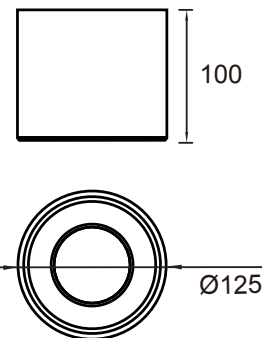

## Uno

Uno is a surface mounted LED down light in die cast aluminium with no visible screws . It features a powerful LED module, which is recessed into the luminaire housing to provide reduced glare and a faceted aluminium reflector providing a soft uniform light spread. Uno is a natural selection of choice where a wide beam spread is required in Residential, Retail and Commercial applications and is available with a clear glass lens so that it can be used in wet areas.

## Uno - 12W

Dimensions	Ø125mm x 110mm
Finish	White (WH) / Black (BK) / Custom Colour (CC)
Configurations	Ceiling Mounted
Code / Description	38123020 / Warm White 3000K 12W Dimmable 38124044 / Neutral White 4000K 12W Dimmable
Light Source	LED
Lumen Output	1100lm
CRI	80+
Lifespan	50000hrs
Rating	IP44
Dimming	Phase-Cut
Voltage	220-240V