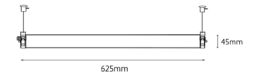

IP67   **CE** 
IK10

Tube Mini - 620

Dimensions	Ø45mm x 625mm
Finish	Polycarbonate Diffuser with Stainless Steel End-caps and Fixing
Configurations	Ceiling Mounted / Pendant
Code / Description	146B15306045 / Warm White 3000K 15W
Light Source	LED
Lumen Output	1695lm
CRI	80+
Lifespan	50000hrs
Rating	IP67
Voltage	220-240V

Tube Mini - 1220

Dimensions	Ø45mm x 1225mm
Finish	Polycarbonate Diffuser with Stainless Steel End-caps and Fixing
Configurations	Ceiling Mounted / Pendant
Code / Description	146B30301245 / Warm White 3000K 30W
Light Source	LED
Lumen Output	3390lm
CRI	80+
Lifespan	50000hrs
Rating	IP67
Voltage	220-240V