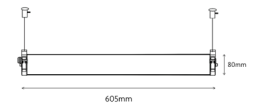

IP67 | IP69K   **CE** 
IK10

Tubo 600 Louvre

Dimensions	Ø80mm x 605mm
Finish	Clear Polycarbonate with Gold Louvre and Stainless Steel fixing
Configurations	Ceiling Mounted / Pendant
Code / Description	222B40306080CLGD / Gold Louvre Warm White 3000K 20W
Light Source	LED
Lumen Output	2300lm
CRI	80+
Lifespan	50000hrs
Rating	IP67
Voltage	220-240V

Tubo 1200 Louvre

Dimensions	Ø80mm x 1205mm
Finish	Clear Polycarbonate with Gold Louvre and Stainless Steel fixing
Configurations	Ceiling Mounted / Pendant
Code / Description	222B40301280CLGD / Gold Louvre Warm White 3000K 40W
Light Source	LED
Lumen Output	4600lm
CRI	80+
Lifespan	50000hrs
Rating	IP67
Voltage	220-240V