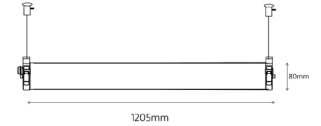

IP67 | IP69K   **CE** 
IK10

Tubo 600 Louvre

Dimensions	Ø80mm x 605mm
Finish	Clear Polycarbonate with Gold Louvre and Stainless Steel fixing
Configurations	Ceiling Mounted / Pendant
Code / Description	222B40306080CLGD / Gold Louvre Warm White 3000K 20W
Light Source	LED
Lumen Output	2300lm
CRI	80+
Lifespan	50000hrs
Rating	IP67
Voltage	220-240V

Tubo 1200 Louvre

Dimensions	Ø80mm x 1205mm
Finish	Clear Polycarbonate with Gold Louvre and Stainless Steel fixing
Configurations	Ceiling Mounted / Pendant
Code / Description	222B40301280CLGD / Gold Louvre Warm White 3000K 40W
Light Source	LED
Lumen Output	4600lm
CRI	80+
Lifespan	50000hrs
Rating	IP67
Voltage	220-240V