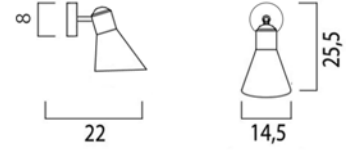

IP20    

Taia Wall - 42W

Dimensions	145mm x 225mm x 220mm
Finish	White (WH) / Black (BK) / Aluminum (AL) / Custom Colour (CC)
Configurations	Wall Mounted
Code / Description	T349 / 1 x E14 Max. 42W
Rating	IP20
Voltage	220-240V