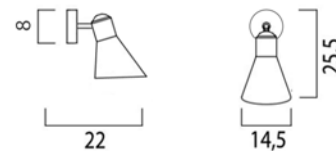

IP20    

Taia Wall - 42W

Dimensions	14,5mm x 22,5mm x 22mm
Finish	White (WH) / Black (BK) / Aluminum (AL) / Custom Colour (CC)
Configurations	Wall Mounted
Code / Description	T349 / 1 x E14 Max. 42W
Rating	IP20
Voltage	220-240V