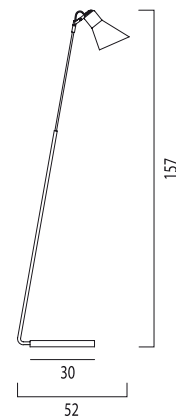

## Taia - Floor

Taia is a family of decorative wall, floor and desk lamps. Made of spun aluminium, with a swivel head, Taia is available in standard finishes of white and black or custom colours on request. Taia is a simple yet effective addition to many residential, commercial or hospitality applications.

## Taia Wall - 42W

Dimensions	52mm x 157mm
Finish	White (WH) / Black (BK) / Aluminum (AL) / Custom Colour (CC)
Configurations	Floor
Code / Description	T365 / 1 x E14 Max. 42W
Rating	IP20
Voltage	220-240V