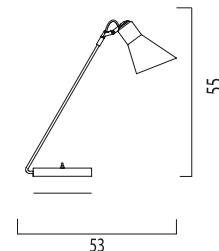

Taia - Desk

Taia is a family of decorative wall, floor and desk lamps. Made of spun aluminium, with a swivel head, Taia is available in standard finishes of white and black or custom colours on request. Taia is a simple yet effective addition to many residential, commercial or hospitality applications.

IP20    

Taia Desk - 42W

Dimensions	53mm x 55mm
Finish	White (WH) / Black (BK) / Aluminum (AL) / Custom Colour (CC)
Configurations	Table
Code / Description	T364 / 1 x E14 Max. 42W
Rating	IP20
Voltage	220-240V