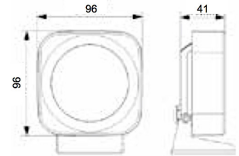

Square

A compact miniature LED flood light, Square is available in two sizes and wattages and is available in standard black finish or can be custom painted on request. In addition to its simple design, Square provides versatile options for exterior or interior use with its wall, ceiling or floor mounting capability.

IP65    

Square - 10W

Dimensions	96mm x 96mm x 41mm
Finish	Black (BK) / Custom Colour (CC)
Configurations	Floor / Surface
Code / Description	741030 / Warm White 3000K 10W
Light Source	LED
Lumen Output	806lm
CRI	90+
Lifespan	50000hrs
Rating	IP65
Voltage	220-240V

Square - 20W

Dimensions	115mm x 115mm x 55mm
Finish	Black (BK) / Custom Colour (CC)
Configurations	Floor / Surface
Code / Description	742030 / Warm White 3000K 20W
Light Source	LED
Lumen Output	1567lm
CRI	90+
Lifespan	50000hrs
Rating	IP65
Voltage	220-240V