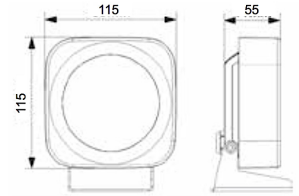

IP65    

Square - 10W

Dimensions	96mm x 96mm x 41mm
Finish	Black (BK) / Custom Colour (CC)
Configurations	Floor / Surface
Code / Description	741030 / Warm White 3000K 10W
Light Source	LED
Lumen Output	806lm
CRI	90+
Lifespan	50000hrs
Rating	IP65
Voltage	220-240V

Square - 20W

Dimensions	115mm x 115mm x 55mm
Finish	Black (BK) / Custom Colour (CC)
Configurations	Floor / Surface
Code / Description	742030 / Warm White 3000K 20W
Light Source	LED
Lumen Output	1567lm
CRI	90+
Lifespan	50000hrs
Rating	IP65
Voltage	220-240V