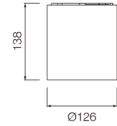

IP65    

Solido - 126

| | |
|--------------------|--|
| Dimensions | Ø126mm x 138mm |
| Finish | White (WH) / Black (BK) / Custom Colour (CC) |
| Configurations | Ceiling Mounted |
| Code / Description | 601530 / Warm White 3000K 15W 60° Beam |
| Light Source | LED |
| Lumen Output | 1040lm |
| CRI | 80+ |
| Lifespan | 50000hrs |
| Rating | IP65 |
| Voltage | 220-240V |
| | |
| | |

Solido - 168

| | |
|--------------------|--|
| Dimensions | Ø168mm x 150mm |
| Finish | White (WH) / Black (BK) / Custom Colour (CC) |
| Configurations | Ceiling Mounted |
| Code / Description | 604030 / Warm White 3000K 40W 60° Beam |
| Light Source | LED |
| Lumen Output | 3800lm |
| CRI | 80+ |
| Lifespan | 50000hrs |
| Rating | IP65 |
| Voltage | 220-240V |