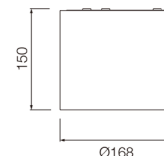

IP65    

Solido - 126

| | |
|--------------------|--|
| Dimensions | Ø126mm x 138mm |
| Finish | White (WH) / Black (BK) / Custom Colour (CC) |
| Configurations | Ceiling Mounted |
| Code / Description | 601530 / Warm White 3000K 15W 60° Beam |
| Light Source | LED |
| Lumen Output | 1040lm |
| CRI | 80+ |
| Lifespan | 50000hrs |
| Rating | IP65 |
| Voltage | 220-240V |
| | |
| | |

Solido - 168

| | |
|--------------------|--|
| Dimensions | Ø168mm x 150mm |
| Finish | White (WH) / Black (BK) / Custom Colour (CC) |
| Configurations | Ceiling Mounted |
| Code / Description | 604030 / Warm White 3000K 40W 60° Beam |
| Light Source | LED |
| Lumen Output | 3800lm |
| CRI | 80+ |
| Lifespan | 50000hrs |
| Rating | IP65 |
| Voltage | 220-240V |