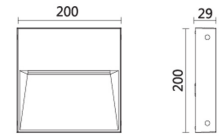

IP65    

Sole - Round

Dimensions	Ø220mm x 29mm
Finish	Black (BK) / Custom Colour (CC)
Configurations	Wall Mounted
Code / Description	413133065 / Warm White 3000K 12,5W
Light Source	LED
Lumen Output	961lm
CRI	80+
Lifespan	50000hrs
Rating	IP65
Voltage	220-240V

Sole - Round

Dimensions	200mm x 200mm x 29mm
Finish	Black (BK) / Custom Colour (CC)
Configurations	Wall Mounted
Code / Description	414133065 / Warm White 3000K 12,5W
Light Source	LED
Lumen Output	961lm
CRI	80+
Lifespan	50000hrs
Rating	IP65
Voltage	220-240V