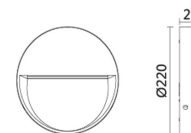

IP65    

Sole - Round

Dimensions	Ø220mm x 29mm
Finish	Black (BK) / Custom Colour (CC)
Configurations	Wall Mounted
Code / Description	413133065 / Warm White 3000K 12,5W
Light Source	LED
Lumen Output	961lm
CRI	80+
Lifespan	50000hrs
Rating	IP65
Voltage	220-240V

Sole - Round

Dimensions	200mm x 200mm x 29mm
Finish	Black (BK) / Custom Colour (CC)
Configurations	Wall Mounted
Code / Description	414133065 / Warm White 3000K 12,5W
Light Source	LED
Lumen Output	961lm
CRI	80+
Lifespan	50000hrs
Rating	IP65
Voltage	220-240V