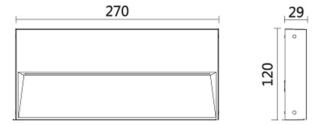

Sole - Rectangle

Sole is a family of slimline surface mounted luminaires suitable for external use but also very practical and appealing for indoor applications. Available in a variety of sizes, shapes and wattages it is ideal where a recessed mounting option is not practical. Round, Square and Rectangular shaped luminaire housings ensure that there is an option that will work with your project's requirements.

IP65    

Sole - Rectangle

Dimensions	270mm x 120mm x 29mm
Finish	Black (BK) / Custom Colour (CC)
Configurations	Wall Mounted
Code / Description	415153065 / Warm White 3000K 15W
Light Source	LED
Lumen Output	1190lm
CRI	80+
Lifespan	50000hrs
Rating	IP65
Voltage	220-240V