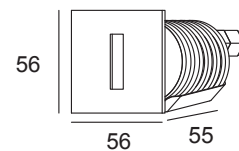

IP54/IP65

Scala - 37

Dimensions	37mm x 37mm x 22mm
Finish	White (WH) / Black (BK) / Aluminium (AL) / Custom Colour (CC)
Configurations	Wall Recessed
Code / Description	136B013065 / Warm White 3000K 1W
Light Source	LED
Lumen Output	50lm
CRI	80+
Lifespan	50000hrs
Rating	IP54
Voltage	220-240V
Power Supply	Remote

Scala - 54

Dimensions	56mm x 56mm x 55mm
Finish	White (WH) / Black (BK) / Aluminium (AL) / Custom Colour (CC)
Configurations	Wall Recessed
Code / Description	136B043065 / Warm White 3000K 3W
Light Source	LED
Lumen Output	110lm
CRI	80+
Lifespan	50000hrs
Rating	IP65
Voltage	220-240V
Power Supply	Remote