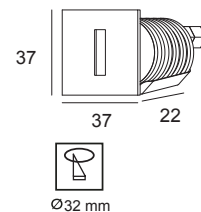

IP54/IP65

Scala - 37

Dimensions	37mm x 37mm x 22mm
Finish	White (WH) / Black (BK) / Aluminium (AL) / Custom Colour (CC)
Configurations	Wall Recessed
Code / Description	136B013065 / Warm White 3000K 1W
Light Source	LED
Lumen Output	50lm
CRI	80+
Lifespan	50000hrs
Rating	IP54
Voltage	220-240V
Power Supply	Remote

Scala - 54

Dimensions	56mm x 56mm x 55mm
Finish	White (WH) / Black (BK) / Aluminium (AL) / Custom Colour (CC)
Configurations	Wall Recessed
Code / Description	136B043065 / Warm White 3000K 3W
Light Source	LED
Lumen Output	110lm
CRI	80+
Lifespan	50000hrs
Rating	IP65
Voltage	220-240V
Power Supply	Remote