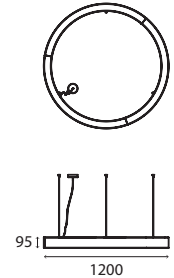

Ring

Ring is an elegant and minimal pendant suitable for any residential or commercial space. Sizes vary from 600mm to 1200mm diameter allowing large voids and spaces to be lit efficiently and decoratively. Available in white, black or aluminium finish, Ring will compliment any interior space. Custom diameters and up/down dual emission available in request.

IP20   **CE** 

Ring - 800

Dimensions	Ø800mm x 95mm
Finish	White (WH) / Black (BK) / Aluminum (AL) / Custom Colour (CC)
Configurations	Pendant
Code / Description	866130800 / Warm White 3000K 50W 866140800 / Natural White 4000K 50W
Light Source	LED
Lumen Output	4900lm
CRI	80+
Lifespan	50000hrs
Rating	IP20
Voltage	Low Voltage MAX 60Vdc
Power Supply	Remote Driver

Ring - 1000

Dimensions	Ø1000mm x 95mm
Finish	White (WH) / Black (BK) / Aluminum (AL) / Custom Colour (CC)
Configurations	Pendant
Code / Description	8661301000 / Warm White 3000K 63W 8661401000 / Natural White 4000K 63W
Light Source	LED
Lumen Output	6100lm
CRI	80+
Lifespan	50000hrs
Rating	IP20
Voltage	Low Voltage MAX 60Vdc
Power Supply	Remote Driver

Ring - 1200

Dimensions	Ø1200mm x 95mm
Finish	White (WH) / Black (BK) / Aluminum (AL) / Custom Colour (CC)
Configurations	Pendant
Code / Description	8661301200 / Warm White 3000K 76W 8661401200 / Natural White 4000K 76W
Light Source	LED
Lumen Output	7300lm
CRI	80+
Lifespan	50000hrs
Rating	IP20
Voltage	Low Voltage MAX 60Vdc
Power Supply	Remote Driver