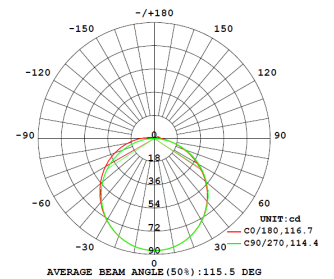

Ribbon 1220

Ribbon

Dimensions	5000mm x 12mm x 20mm
Finish	White (WH)
Description	Warm White 3000K 12W/m Beam 115°
Light Source	LED
Lumen Output	320lm/m
Lifespan	36000hrs
Rating	IP67
Voltage	24 Vdc

Options