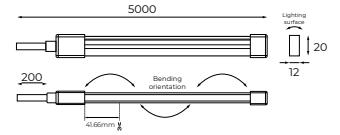

Ribbon 1220

Ribbon

Dimensions	5000mm x 12mm x 20mm
Finish	White (WH)
Description	Warm White 3000K 12W/m Beam 115°
Light Source	LED
Lumen Output	320lm/m
Lifespan	36000hrs
Rating	IP67
Voltage	24 Vdc

Options

Colour Temperature	4000K / RGB+W
Dimming Driver	DALI / 1-10V / Phase-Cut / CASAMBI

Accessories

Components	1000x15x20mm Aluminium Carrier or clips Clear Caps
------------	---

Additional Information

This product comes in our standard colour range however can be colour-customised to seamlessly integrate into your space. Minimum order quantities apply. For more information please contact our customer service team on +61 3 9427 0231 or email info@sphaera.com.au