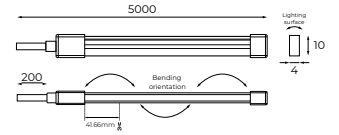

IP67   **CE** 

Ribbon 0410

Dimensions	5000mm x 4mm x 10mm
Finish	White (WH)
Description	Warm White 3000K 7.2W/m Beam 115°
Light Source	LED
Lumen Output	300lm/m
Lifespan	36000hrs
Rating	IP65
Voltage	24 Vdc
Minimum Cutting Increment	41.66mm

Height	Exp. Max	Angle: 114.35deg	Diameter
1m	23.63, 86.991x		310.31cm
2m	5.308, 21.751x		620.61cm
3m	2.425, 9.6641x		930.92cm
5m	0.9459, 3.4801x		1551.53cm
6m	0.6563, 2.4161x		1861.83cm
7m	0.4822, 1.7751x		2172.14cm
8m	0.3692, 1.3593x		2482.45cm
9m	0.2917, 1.0741x		2792.75cm
10m	0.2363, 0.86991x		3103.06cm