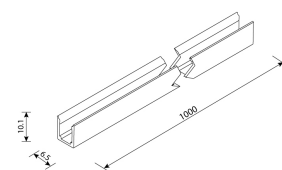

IP67   **CE** 

Ribbon 0410

Dimensions	5000mm x 4mm x 10mm
Finish	White (WH)
Description	Warm White 3000K 7.2W/m Beam 115°
Light Source	LED
Lumen Output	300lm/m
Lifespan	36000hrs
Rating	IP65
Voltage	24 Vdc
Minimum Cutting Increment	41.66mm

Height	Exp. Max	Angle: 114.35deg	Diameter
1m	23.63, 86.991x		310.31cm
2m	5.308, 21.751x		620.61cm
3m	2.425, 9.6641x		930.92cm
5m	0.9459, 3.4801x		1551.53cm
6m	0.6563, 2.4161x		1861.83cm
7m	0.4822, 1.7751x		2172.14cm
8m	0.3692, 1.3593x		2482.45cm
9m	0.2917, 1.0741x		2792.75cm
10m	0.2363, 0.86991x		3103.06cm

Accessories

Accessories

Components	
	Aluminium Carrier (1000mm x 6,5mm x 10,1mm)
	Fixing Clip

Additional Information

This product comes in our standard colour range however can be colour-customised to seamlessly integrate into your space. Minimum order quantities apply. For more information please contact our customer service team on +61 3 9427 0231 or email info@sphaera.com.au