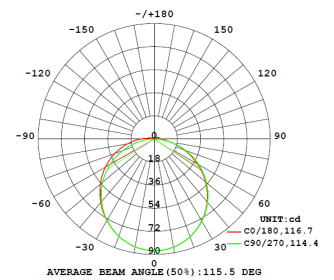

IP67   **CE** 

Ribbon 0410

Dimensions	5000mm x 4mm x 10mm
Finish	White (WH)
Description	Warm White 3000K 7.2W/m Beam 115°
Light Source	LED
Lumen Output	300lm/m
Lifespan	36000hrs
Rating	IP65
Voltage	24 Vdc
Minimum Cutting Increment	41.66mm

Height	Exp. Max	Angle: 114.35deg	Diameter
1m	23.63, 86.991x		310.31cm
2m	5.308, 21.751x		620.61cm
3m	2.425, 9.6641x		930.92cm
5m	0.9459, 3.4801x		1551.53cm
6m	0.6563, 2.4161x		1861.83cm
7m	0.4822, 1.7751x		2172.14cm
8m	0.3692, 1.3593x		2482.45cm
9m	0.2917, 1.0741x		2792.75cm
10m	0.2363, 0.86991x		3103.06cm