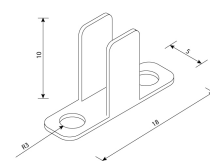

IP67   **CE** 

Ribbon 0410

Dimensions	5000mm x 4mm x 10mm
Finish	White (WH)
Description	Warm White 3000K 7.2W/m Beam 115°
Light Source	LED
Lumen Output	300lm/m
Lifespan	36000hrs
Rating	IP65
Voltage	24 Vdc
Minimum Cutting Increment	41.66mm

Height	Exp. Max	Angle: 114.35deg	Diameter
1m	23.63, 86.991x		310.31cm
2m	5.308, 21.751x		620.61cm
3m	2.425, 9.6641x		930.92cm
5m	0.9459, 3.4801x		1551.53cm
6m	0.6563, 2.4161x		1861.83cm
7m	0.4822, 1.7751x		2172.14cm
8m	0.3692, 1.3593x		2482.45cm
9m	0.2917, 1.0741x		2792.75cm
10m	0.2363, 0.86991x		3103.06cm

Accessories

Accessories

Components	
	Aluminium Carrier (1000mm x 6,5mm x 10,1mm)
	Fixing Clip

Additional Information

This product comes in our standard colour range however can be colour-customised to seamlessly integrate into your space. Minimum order quantities apply. For more information please contact our customer service team on +61 3 9427 0231 or email info@sphaera.com.au