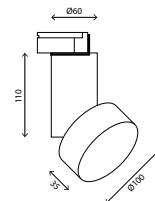

Radar

Radar is a high performance track light designed to provide a uniform light .
Its elegant cylindrical body and diffused round head combine to create pure geometry.
As a wall washer, Radar guarantees a powerful light and versatility allowing the user to adjust Radar through a 105° vertical plain and 350° horizontal rotation.
Available in two sizes and wattages Radar is able to meet many lighting requirements in retail, hospitality and commercial applications.

IP20    

Dimensions	Ø60mm x 110mm + Ø100mm x 35mm
Finish	White (WH) / Black (BK) / Custom Colour (CC)
Configurations	Track Mounted
Description	Warm White 3000K 12W Adjustable 105°
Light Source	LED
Lumen Output	880lm
CRI	80+
Lifespan	50000hrs
Rating	IP20
Voltage	220-240V

Radars - Track Mounted - 150

Dimensions	Ø65mm x 155mm + Ø150mm x 40mm
Finish	White (WH) / Black (BK) / Custom Colour (CC)
Configurations	Track Mounted
Description	Warm White 3000K 18W Adjustable 105°
Light Source	LED
Lumen Output	1650lm
CRI	80+
Lifespan	50000hrs
Rating	IP20
Voltage	220-240V