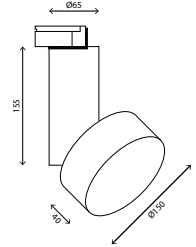

IP20    

Dimensions	Ø60mm x 110mm + Ø100mm x 35mm
Finish	White (WH) / Black (BK) / Custom Colour (CC)
Configurations	Track Mounted
Description	Warm White 3000K 12W Adjustable 105°
Light Source	LED
Lumen Output	880lm
CRI	80+
Lifespan	50000hrs
Rating	IP20
Voltage	220-240V

Radars - Track Mounted - 150

Dimensions	Ø65mm x 155mm + Ø150mm x 40mm
Finish	White (WH) / Black (BK) / Custom Colour (CC)
Configurations	Track Mounted
Description	Warm White 3000K 18W Adjustable 105°
Light Source	LED
Lumen Output	1650lm
CRI	80+
Lifespan	50000hrs
Rating	IP20
Voltage	220-240V