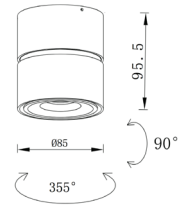

## Pulse - Track Mounted - 8W

Dimensions	Ø85mm x 95,5mm
Finish	White (WH) / Black (BK) / Custom Colour (CC)
Configurations	Track Mounted
Code / Description	152B20830DIM / Warm White 3000K 8W Adjustable Dimmable 36°
Light Source	LED
Lumen Output	702lm
CRI	90+
Lifespan	50000hrs
Rating	IP20
Dimming	Phase-Cut
Voltage	220-240V