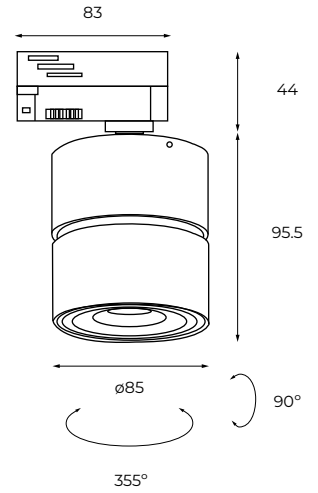

Pulse - Track Mounted

Pulse is a compact and versatile spot light available as a surface mounted, track or semi-recessed fixture. It is adjustable to 90° and rotates 355° and comes with a dimmable power supply. Pulse is suitable for commercial, retail and residential applications.

IP20    

Pulse - Track Mounted - 8W

Dimensions	Ø85mm x 95,5mm
Finish	White (WH) / Black (BK) / Custom Colour (CC)
Configurations	Track Mounted
Code / Description	152B20830DIM / Warm White 3000K 8W Adjustable Dimmable 36°
Light Source	LED
Lumen Output	702lm
CRI	90+
Lifespan	50000hrs
Rating	IP20
Dimming	Phase-Cut
Voltage	220-240V