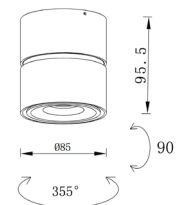

IP20    

Pulse - Surface Mounted - 8W

Dimensions	Ø85mm x 95,5mm
Finish	White (WH) / Black (BK) / Custom Colour (CC)
Configurations	Surface Mounted
Code / Description	152B10830DIM / Warm White 3000K 8W Adjustable Dimmable 36°
Light Source	LED
Lumen Output	702lm
CRI	90+
Lifespan	50000hrs
Rating	IP20
Dimming	Phase-Cut
Voltage	220-240V