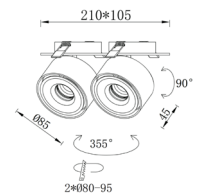

Accessories

Frame	Double Recessing Plate

Additional Information

This product comes in our standard colour range however can be colour-customised to seamlessly integrate into your space. Minimum order quantities apply. For more information please contact our customer service team on +61 3 9427 0231 or email info@sphera.com.au