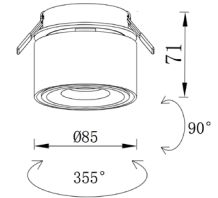

Pulse - Semi Recessed

Pulse is a compact and versatile spot light available as a surface mounted, track or semi-recessed fixture. It is adjustable to 90° and rotates 355° and comes with a dimmable power supply. Pulse is suitable for commercial, retail and residential applications.

IP20    

Pulse - Semi Recessed - 8W

Dimensions	Ø85mm x 71mm
Finish	White (WH) / Black (BK) / Custom Colour (CC)
Configurations	Recessed Base 75mm Diameter Cut-out
Code / Description	152B30830DIM / Warm White 3000K 8W Adjustable Dimmable 36°
Light Source	LED
Lumen Output	702lm
CRI	90+
Lifespan	50000hrs
Rating	IP20
Dimming	Phase-Cut
Voltage	220-240V
Power Supply	Remote Driver