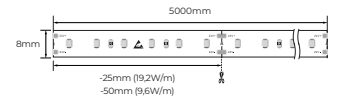

Profilo LED Strip

Profilo LED Strip

Code / Description	47092733-L / Warm White 2700K 9,6W/m 710lm/m
	47093033-L / Warm White 3000K 9,6W/m 710lm/m
	47094033-L / Neutral White 4000K 9,6W/m 710lm/m
	47192733-L / Warm White 2700K 19,2W/m 1300lm/m
	47193033-L / Warm White 3000K 19,2W/m 1300lm/m
	47194033-L / Neutral White 4000K 19,2W/m 1300lm/m
Light Source	LED
CRI	90+
Lifespan	50000hrs
Rating	IP33
Voltage	24Vdc

Height	Eavg,Emax	Angle:118.20deg	Diameter
1m	25.81,103.9lx		334.17cm
2m	6.453,25.97lx		668.34cm
3m	2.868,11.54lx		1002.50cm
5m	1.033,4.155lx		1670.84cm
7m	0.5268,2.120lx		2339.17cm

Accessories

Power Supply	Remote Driver
	Fixed Output / Phase-Cut / 1-10V / DALI