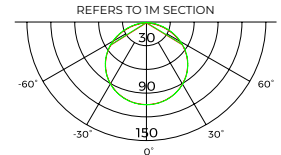

Profilo LED Strip

Profilo LED Strip

Code / Description	47092733-L / Warm White 2700K 9,6W/m 710lm/m
	47093033-L / Warm White 3000K 9,6W/m 710lm/m
	47094033-L / Neutral White 4000K 9,6W/m 710lm/m
	47192733-L / Warm White 2700K 19,2W/m 1300lm/m
	47193033-L / Warm White 3000K 19,2W/m 1300lm/m
	47194033-L / Neutral White 4000K 19,2W/m 1300lm/m
Light Source	LED
CRI	90+
Lifespan	50000hrs
Rating	IP33
Voltage	24Vdc

Height	Eavg,Emax	Angle:118.20deg	Diameter
1m	25.81,103.9lx		334.17cm
2m	6.453,25.97lx		668.34cm
3m	2.868,11.54lx		1002.50cm
5m	1.033,4.155lx		1670.84cm
7m	0.5268,2.120lx		2339.17cm

Accessories

Power Supply	Remote Driver
	Fixed Output / Phase-Cut / 1-10V / DALI