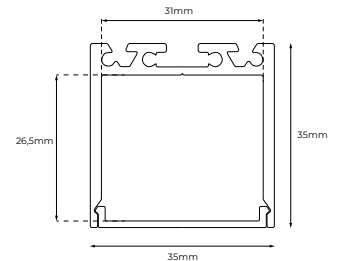

## Profilo - 3535

Dimensions	2500mm x 35mm x 35mm
Finish	Anodized Aluminium / Custom Colour (CC)
Configurations	Surface Mounted
Code	473535
Included Components	Profile End Caps Diffuser

## Strip

Code / Description	59283530-L / Warm White 3000K 20W/m 1420lm/m 59284040-L / Neutral White 4000K 20W/m 1420lm/m
Light Source	LED
CRI	90+
Lifespan	50000hrs
Rating	IP33
Voltage	24Vdc

1m	144.14616lx	285.52cm
2m	36.021154lx	571.04cm
3m	16.015129lx	856.57cm
5m	5.7631847lx	1427.61cm
7m	2.9409421lx	1998.65cm
Height	Eavg,Emax	Angle:109.98deg Diameter