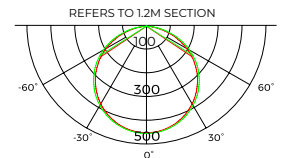

## Strip

Code / Description	59283530-L / Warm White 3000K 20W/m 1420lm/m 59284040-L / Neutral White 4000K 20W/m 1420lm/m
Light Source	LED
CRI	90+
Lifespan	50000hrs
Rating	IP33
Voltage	24Vdc

1m	144.14616lx	285.52cm
2m	36.021154lx	571.04cm
3m	16.015129lx	856.57cm
5m	5.7631847lx	1427.61cm
7m	2.9409421lx	1998.65cm
Height	Eavg,Emax	Angle:109.98deg Diameter