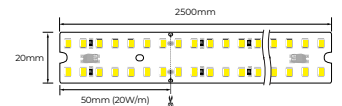

## Profilo - 3535

Dimensions	2500mm x 35mm x 35mm
Finish	Anodized Aluminium / Custom Colour (CC)
Configurations	Surface Mounted
Code	473535
Included Components	Profile End Caps Diffuser

## Strip

Code / Description	59283530-L / Warm White 3000K 20W/m 1420lm/m 59284040-L / Neutral White 4000K 20W/m 1420lm/m
Light Source	LED
CRI	90+
Lifespan	50000hrs
Rating	IP33
Voltage	24Vdc

1m	144.14616lx	285.52cm
2m	36.021154lx	571.04cm
3m	16.015129lx	856.57cm
5m	5.7631847lx	1427.61cm
7m	2.9409421lx	1998.65cm
Height	Eavg,Emax	Angle:109.98deg Diameter