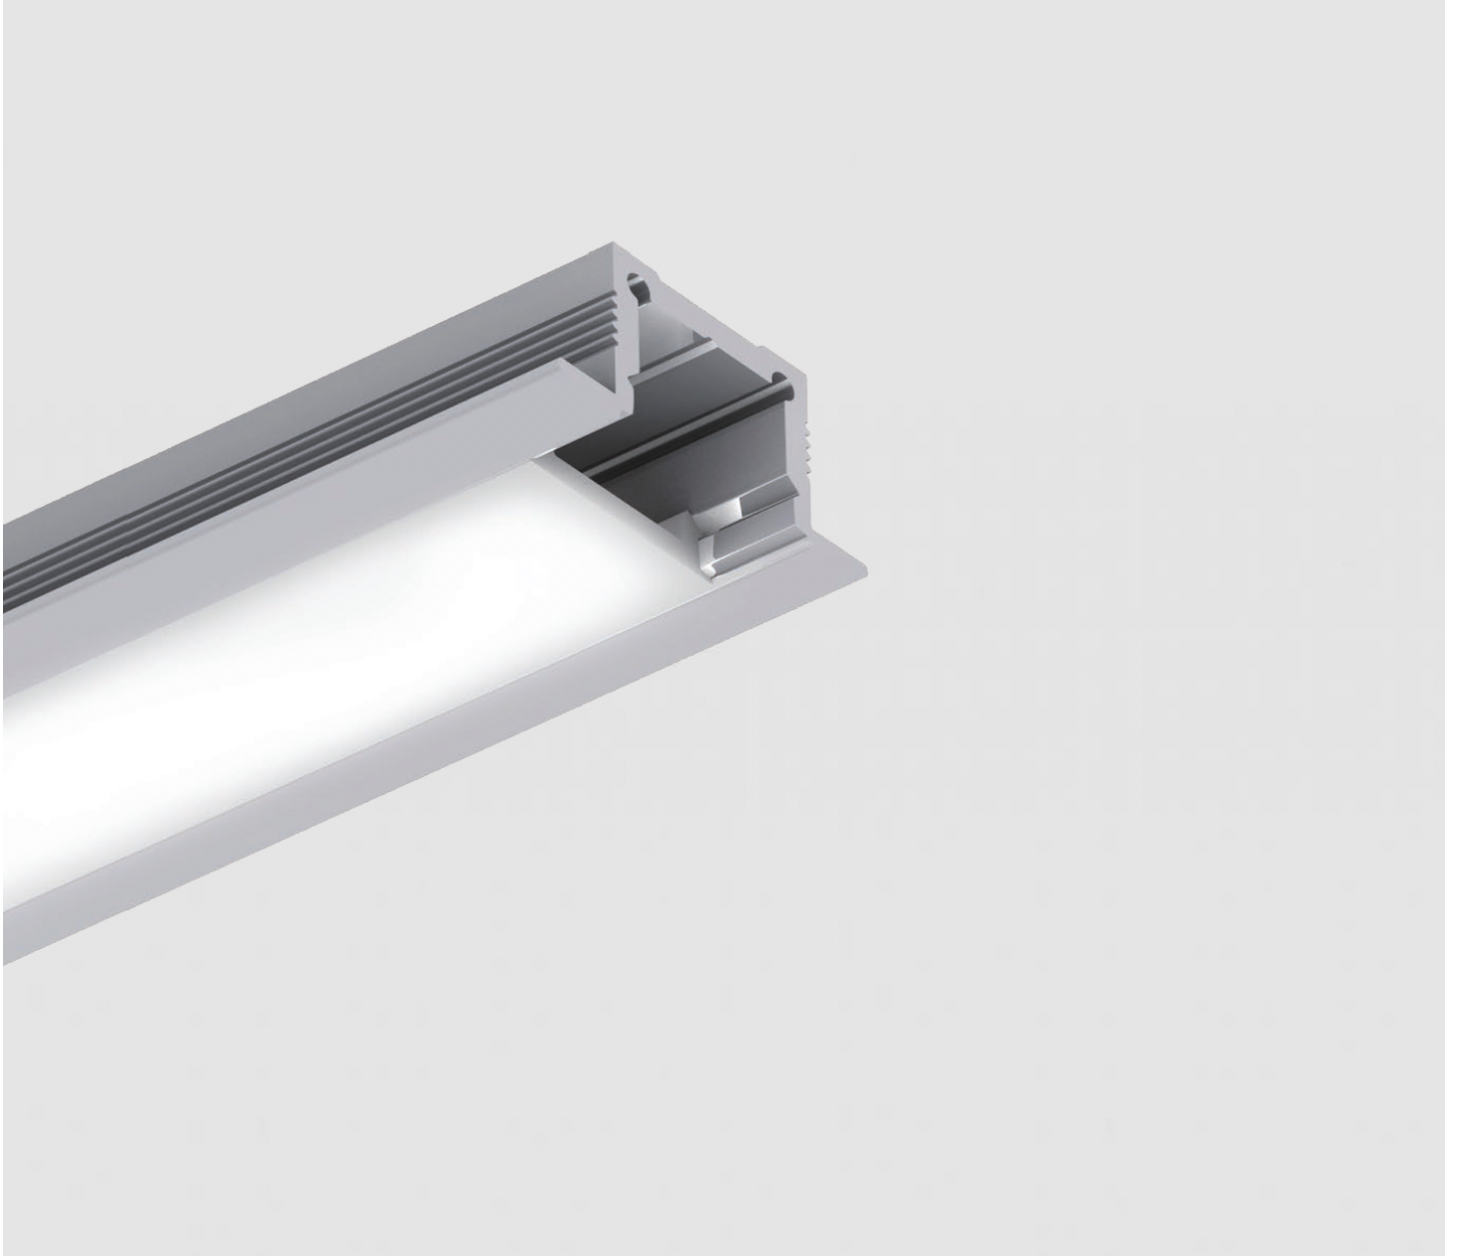

Profilo 2513

Profilo is a multifunctional LED profile system. The Profilo series made of extruded aluminium with an opal diffuser, includes Profilo which can be recessed, surface mounted or suspended, Profilo Round and Profilo Corner. The minimalistic design and varied profile options allows for endless possibilities and lighting designs.

IP33    

Profilo - 2513

Dimensions	2500mm x 25mm x 13mm
Finish	Anodized Aluminium / Custom Colour (CC)
Configurations	Recessed
Code	472513
Included Components	Profile (2500mm x 25mm x 13mm) 4 x End Cap (25mm x 13mm x 11mm) Diffuser (2500mm x 14,7mm x 4,5mm)

Height	Eavg, Emax	Angle: 117.80deg	Diameter
1m	27.81, 105.6lx		331.54cm
2m	6.952, 26.41lx		663.08cm
3m	3.090, 11.74lx		994.61cm
5m	1.112, 4.225lx		1657.69cm
7m	0.5675, 2.156lx		2320.77cm

Accessories

Power Supply	Remote Driver Fixed Output / Phase-Cut / 1-10V / DALI
--------------	--