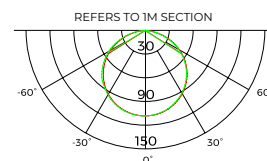

IP33    

Profilo - 2513

Dimensions	2500mm x 25mm x 13mm
Finish	Anodized Aluminium / Custom Colour (CC)
Configurations	Recessed
Code	472513
Included Components	Profile (2500mm x 25mm x 13mm) 4 x End Cap (25mm x 13mm x 11mm) Diffuser (2500mm x 14,7mm x 4,5mm)

Strip

Code / Description	47092733-L / Warm White 2700K 9,6W/m 710lm/m 47093033-L / Warm White 3000K 9,6W/m 710lm/m 47094033-L / Neutral White 4000K 9,6W/m 710lm/m 47192733-L / Warm White 2700K 19,2W/m 1300lm/m 47193033-L / Warm White 3000K 19,2W/m 1300lm/m 47194033-L / Neutral White 4000K 19,2W/m 1300lm/m
Light Source	LED
CRI	90+
Lifespan	50000hrs
Rating	IP33
Voltage	24Vdc

Height	Eavg, Emax	Angle: 117.80deg	Diameter
1m	27.81, 105.6lx		331.54cm
2m	6.952, 26.41lx		663.08cm
3m	3.090, 11.74lx		994.61cm
5m	1.112, 4.225lx		1657.69cm
7m	0.5675, 2.156lx		2320.77cm

Accessories

Power Supply	Remote Driver Fixed Output / Phase-Cut / 1-10V / DALI
--------------	--