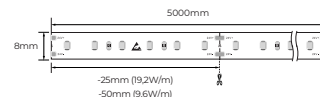

Profilo 2513

Profilo is a multifunctional LED profile system. The Profilo series made of extruded aluminium with an opal diffuser, includes Profilo which can be recessed, surface mounted or suspended, Profilo Round and Profilo Corner. The minimalistic design and varied profile options allows for endless possibilities and lighting designs.

IP33    

Profilo - 2513

Dimensions	2500mm x 25mm x 13mm
Finish	Anodized Aluminium / Custom Colour (CC)
Configurations	Recessed
Code	472513
Included Components	Profile (2500mm x 25mm x 13mm) 4 x End Cap (25mm x 13mm x 11mm) Diffuser (2500mm x 14,7mm x 4,5mm)

Height	Eavg, Emax	Angle: 117.80deg	Diameter
1m	27.81, 105.6lx		331.54cm
2m	6.952, 26.41lx		663.08cm
3m	3.090, 11.74lx		994.61cm
5m	1.112, 4.225lx		1657.69cm
7m	0.5675, 2.156lx		2320.77cm

Accessories

Power Supply	Remote Driver Fixed Output / Phase-Cut / 1-10V / DALI
--------------	--