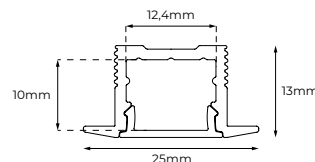

IP33    

Profilo - 2513

Dimensions	2500mm x 25mm x 13mm
Finish	Anodized Aluminium / Custom Colour (CC)
Configurations	Recessed
Code	472513
Included Components	Profile (2500mm x 25mm x 13mm) 4 x End Cap (25mm x 13mm x 11mm) Diffuser (2500mm x 14,7mm x 4,5mm)

Strip

Code / Description	47092733-L / Warm White 2700K 9,6W/m 710lm/m 47093033-L / Warm White 3000K 9,6W/m 710lm/m 47094033-L / Neutral White 4000K 9,6W/m 710lm/m 47192733-L / Warm White 2700K 19,2W/m 1300lm/m 47193033-L / Warm White 3000K 19,2W/m 1300lm/m 47194033-L / Neutral White 4000K 19,2W/m 1300lm/m
Light Source	LED
CRI	90+
Lifespan	50000hrs
Rating	IP33
Voltage	24Vdc

Height	Eavg, Emax	Angle: 117.80deg	Diameter
1m	27.81, 105.6lx		331.54cm
2m	6.952, 26.41lx		663.08cm
3m	3.090, 11.74lx		994.61cm
5m	1.112, 4.225lx		1657.69cm
7m	0.5675, 2.156lx		2320.77cm

Accessories

Power Supply	Remote Driver Fixed Output / Phase-Cut / 1-10V / DALI
--------------	--