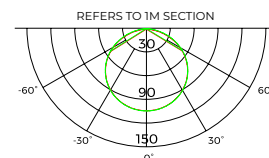

IP33   **CE** 

Profilo - 1613

Dimensions	3000mm x 24mm x 18mm
Finish	Anodized Aluminium / Custom Colour (CC)
Configurations	Surface Mounted
Code	472428
Included Components	Profile (3000mm x 24mm x 28mm) End Cap (7mm x 24mm x 28mm) Diffuser (3000mm x 22mm x 4,5mm)

Strip

Code / Description	4122733RGBW-L / Warm White 2700K 12W/m 720lm/m
Light Source	LED
CRI	90+
Lifespan	50000hrs
Rating	IP33
Voltage	24Vdc

Height	Eavg, Emax	Angle: 118.20deg	Diameter
1m	25.81, 103.9lx		334.17cm
2m	6.453, 25.97lx		668.34cm
3m	2.868, 11.54lx		1002.50cm
5m	1.033, 4.155lx		1670.84cm
7m	0.5268, 2.120lx		2339.17cm

Height	Eavg, Emax	Angle: 18 20deg	Diameter
1m	25.81,103.9lx		334.17cm
2m	6.453,25.97lx		668.34cm
3m	2.868,11.54lx		1002.50cm
5m	1.033,4.155lx		1670.84cm
7m	0.5268,2.120lx		2339.17cm

Accessories

Power Supply	Remote Driver Fixed Output / Phase-Cut / 1-10V / DALI
	Suspension Kit