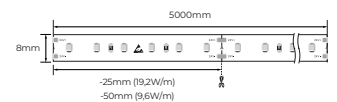

IP33   **CE** 

Profilo - 1613

Dimensions	3000mm x 24mm x 18mm
Finish	Anodized Aluminium / Custom Colour (CC)
Configurations	Surface Mounted
Code	472428
Included Components	Profile (3000mm x 24mm x 28mm) End Cap (7mm x 24mm x 28mm) Diffuser (3000mm x 22mm x 4,5mm)

Strip

Code / Description	4122733RGBW-L / Warm White 2700K 12W/m 720lm/m
Light Source	LED
CRI	90+
Lifespan	50000hrs
Rating	IP33
Voltage	24Vdc

Height	Eavg, Emax	Angle: 118.20deg	Diameter
1m	25.81, 103.9lx		334.17cm
2m	6.453, 25.97lx		668.34cm
3m	2.868, 11.54lx		1002.50cm
5m	1.033, 4.155lx		1670.84cm
7m	0.5268, 2.120lx		2339.17cm

Profilo - 1613

Dimensions	3000mm x 24mm x 18mm
Finish	Anodized Aluminium / Custom Colour (CC)
Configurations	Surface Mounted
Code	472428
Included Components	Profile (3000mm x 24mm x 28mm) End Cap (7mm x 24mm x 28mm) Diffuser (3000mm x 22mm x 4,5mm)

Height	Eavg, Emax	Angle: 18 20deg	Diameter
1m	25.81,103.9lx		334.17cm
2m	6.453,25.97lx		668.34cm
3m	2.868,11.54lx		1002.50cm
5m	1.033,4.155lx		1670.84cm
7m	0.5268,2.120lx		2339.17cm

Accessories

Power Supply	Remote Driver Fixed Output / Phase-Cut / 1-10V / DALI
	Suspension Kit