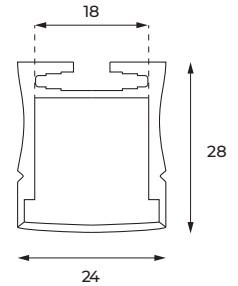

IP33   **CE** 

Profilo - 1613

Dimensions	3000mm x 24mm x 18mm
Finish	Anodized Aluminium / Custom Colour (CC)
Configurations	Surface Mounted
Code	472428
Included Components	Profile (3000mm x 24mm x 28mm) End Cap (7mm x 24mm x 28mm) Diffuser (3000mm x 22mm x 4,5mm)

Strip

Code / Description	4122733RGBW-L / Warm White 2700K 12W/m 720lm/m
Light Source	LED
CRI	90+
Lifespan	50000hrs
Rating	IP33
Voltage	24Vdc

Height	Eavg, Emax	Angle: 118.20deg	Diameter
1m	25.81, 103.9lx		334.17cm
2m	6.453, 25.97lx		668.34cm
3m	2.868, 11.54lx		1002.50cm
5m	1.033, 4.155lx		1670.84cm
7m	0.5268, 2.120lx		2339.17cm

Profilo - 1613

Dimensions	3000mm x 24mm x 18mm
Finish	Anodized Aluminium / Custom Colour (CC)
Configurations	Surface Mounted
Code	472428
Included Components	Profile (3000mm x 24mm x 28mm) End Cap (7mm x 24mm x 28mm) Diffuser (3000mm x 22mm x 4,5mm)

Height	Eavg, Emax	Angle: 18 20deg	Diameter
1m	25.81,103.9lx		334.17cm
2m	6.453,25.97lx		668.34cm
3m	2.868,11.54lx		1002.50cm
5m	1.033,4.155lx		1670.84cm
7m	0.5268,2.120lx		2339.17cm

Accessories

Power Supply	Remote Driver Fixed Output / Phase-Cut / 1-10V / DALI
	Suspension Kit