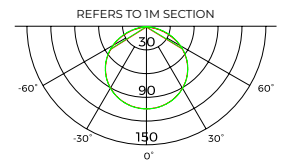

Strip

Code / Description	4122733RGBW-L / Warm White 2700K 12W/m 720lm/m
Light Source	LED
CRI	90+
Lifespan	50000hrs
Rating	IP33
Voltage	24Vdc

Height	Eavg, Emax	Angle: 118.20deg	Diameter
1m	25.81, 103.9lx		334.17cm
2m	6.453, 25.97lx		668.34cm
3m	2.868, 11.54lx		1002.50cm
5m	1.033, 4.155lx		1670.84cm
7m	0.5268, 2.120lx		2339.17cm

Height	Eavg, Emax	Angle: 18 20deg	Diameter
1m	25.81,103.9lx		334.17cm
2m	6.453,25.97lx		668.34cm
3m	2.868,11.54lx		1002.50cm
5m	1.033,4.155lx		1670.84cm
7m	0.5268,2.120lx		2339.17cm

Accessories

Power Supply	Remote Driver Fixed Output / Phase-Cut / 1-10V / DALI
	Suspension Kit