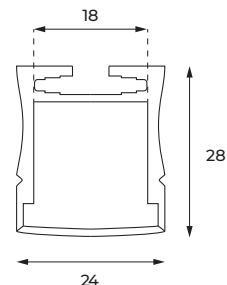

IP33   **CE** 

Profilo - 1613

Dimensions	3000mm x 24mm x 18mm
Finish	Anodized Aluminium / Custom Colour (CC)
Configurations	Surface Mounted
Code	472428
Included Components	Profile (3000mm x 24mm x 28mm) End Cap (7mm x 24mm x 28mm) Diffuser (3000mm x 22mm x 4,5mm)

Strip

Code / Description	4122733RGBW-L / Warm White 2700K 12W/m 720lm/m
Light Source	LED
CRI	90+
Lifespan	50000hrs
Rating	IP33
Voltage	24Vdc

Height	Eavg, Emax	Angle: 118.20deg	Diameter
1m	25.81, 103.9lx		334.17cm
2m	6.453, 25.97lx		668.34cm
3m	2.868, 11.54lx		1002.50cm
5m	1.033, 4.155lx		1670.84cm
7m	0.5268, 2.120lx		2339.17cm

Profilo - 1613

Dimensions	3000mm x 24mm x 18mm
Finish	Anodized Aluminium / Custom Colour (CC)
Configurations	Surface Mounted
Code	472428
Included Components	Profile (3000mm x 24mm x 28mm) End Cap (7mm x 24mm x 28mm) Diffuser (3000mm x 22mm x 4,5mm)

Height	Eavg, Emax	Angle: 18 20deg	Diameter
1m	25.81,103.9lx		334.17cm
2m	6.453,25.97lx		668.34cm
3m	2.868,11.54lx		1002.50cm
5m	1.033,4.155lx		1670.84cm
7m	0.5268,2.120lx		2339.17cm

Accessories

Power Supply	Remote Driver Fixed Output / Phase-Cut / 1-10V / DALI
	Suspension Kit