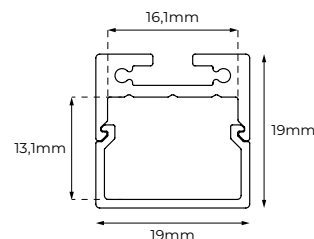

IP33   **CE** 

Profilo - 1911K

Dimensions	2500mm x 19mm x 19mm
Finish	Anodized Aluminium / Custom Colour (CC)
Configurations	Surface Mounted
Code	471911K
Included Components	Profile (2500mm x 19,7mm x 11,7mm) 4 x End Cap (5mm x 19,7mm x 19,7mm) Diffuser (2500mm x 19,7mm x 10,6mm) 8 x Mounting Clip (4,5mm x 38mm x 15mm)

Strip

Code / Description	47092733-L / Warm White 2700K 9,6W/m 710lm/m 47093033-L / Warm White 3000K 9,6W/m 710lm/m 47094033-L / Neutral White 4000K 9,6W/m 710lm/m 47192733-L / Warm White 2700K 19,2W/m 1300lm/m 47193033-L / Warm White 3000K 19,2W/m 1300lm/m 47194033-L / Neutral White 4000K 19,2W/m 1300lm/m
Light Source	LED
CRI	90+
Lifespan	50000hrs
Rating	IP33
Voltage	24Vdc

REFERS TO 1M SECTION

Accessories

Power Supply	Remote Driver Fixed Output / Phase-Cut / 1-10V / DALI 90° L Connector Straight Connector
--------------	---

Additional Information

This product comes in our standard colour range however can be colour-customised to seamlessly integrate into your space. Minimum order quantities apply. For more information please contact our customer service team on +61 3 9427 0231 or email info@sphera.com.au