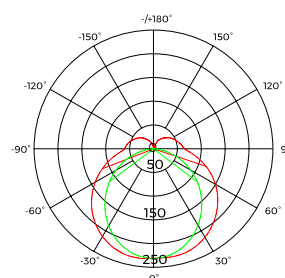

Strip

Code / Description	47092733-L / Warm White 2700K 9,6W/m 710lm/m 47093033-L / Warm White 3000K 9,6W/m 710lm/m 47094033-L / Neutral White 4000K 9,6W/m 710lm/m 47192733-L / Warm White 2700K 19,2W/m 1300lm/m 47193033-L / Warm White 3000K 19,2W/m 1300lm/m 47194033-L / Neutral White 4000K 19,2W/m 1300lm/m
Light Source	LED
CRI	90+
Lifespan	50000hrs
Rating	IP33
Voltage	24Vdc

REFERS TO 1M SECTION