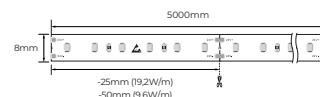

IP33   **CE** 

Profilo - 1911K

Dimensions	2500mm x 19mm x 19mm
Finish	Anodized Aluminium / Custom Colour (CC)
Configurations	Surface Mounted
Code	471911K
Included Components	Profile (2500mm x 19,7mm x 11,7mm) 4 x End Cap (5mm x 19,7mm x 19,7mm) Diffuser (2500mm x 19,7mm x 10,6mm) 8 x Mounting Clip (4,5mm x 38mm x 15mm)

Strip

Code / Description	47092733-L / Warm White 2700K 9,6W/m 710lm/m 47093033-L / Warm White 3000K 9,6W/m 710lm/m 47094033-L / Neutral White 4000K 9,6W/m 710lm/m 47192733-L / Warm White 2700K 19,2W/m 1300lm/m 47193033-L / Warm White 3000K 19,2W/m 1300lm/m 47194033-L / Neutral White 4000K 19,2W/m 1300lm/m
Light Source	LED
CRI	90+
Lifespan	50000hrs
Rating	IP33
Voltage	24Vdc

REFERS TO 1M SECTION

Accessories

Power Supply	Remote Driver Fixed Output / Phase-Cut / 1-10V / DALI 90° L Connector Straight Connector
--------------	---

Additional Information

This product comes in our standard colour range however can be colour-customised to seamlessly integrate into your space. Minimum order quantities apply. For more information please contact our customer service team on +61 3 9427 0231 or email info@sphera.com.au