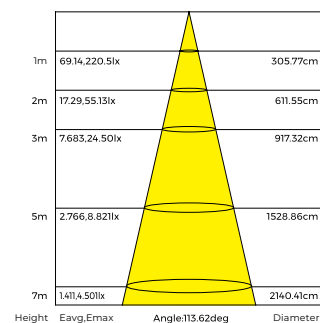

Strip

Code / Description	47092733-L / Warm White 2700K 9,6W/m 710lm/m 47093033-L / Warm White 3000K 9,6W/m 710lm/m 47094033-L / Neutral White 4000K 9,6W/m 710lm/m 47192733-L / Warm White 2700K 19,2W/m 1300lm/m 47193033-L / Warm White 3000K 19,2W/m 1300lm/m 47194033-L / Neutral White 4000K 19,2W/m 1300lm/m
Light Source	LED
CRI	90+
Lifespan	50000hrs
Rating	IP33
Voltage	24Vdc

REFERS TO 1M SECTION