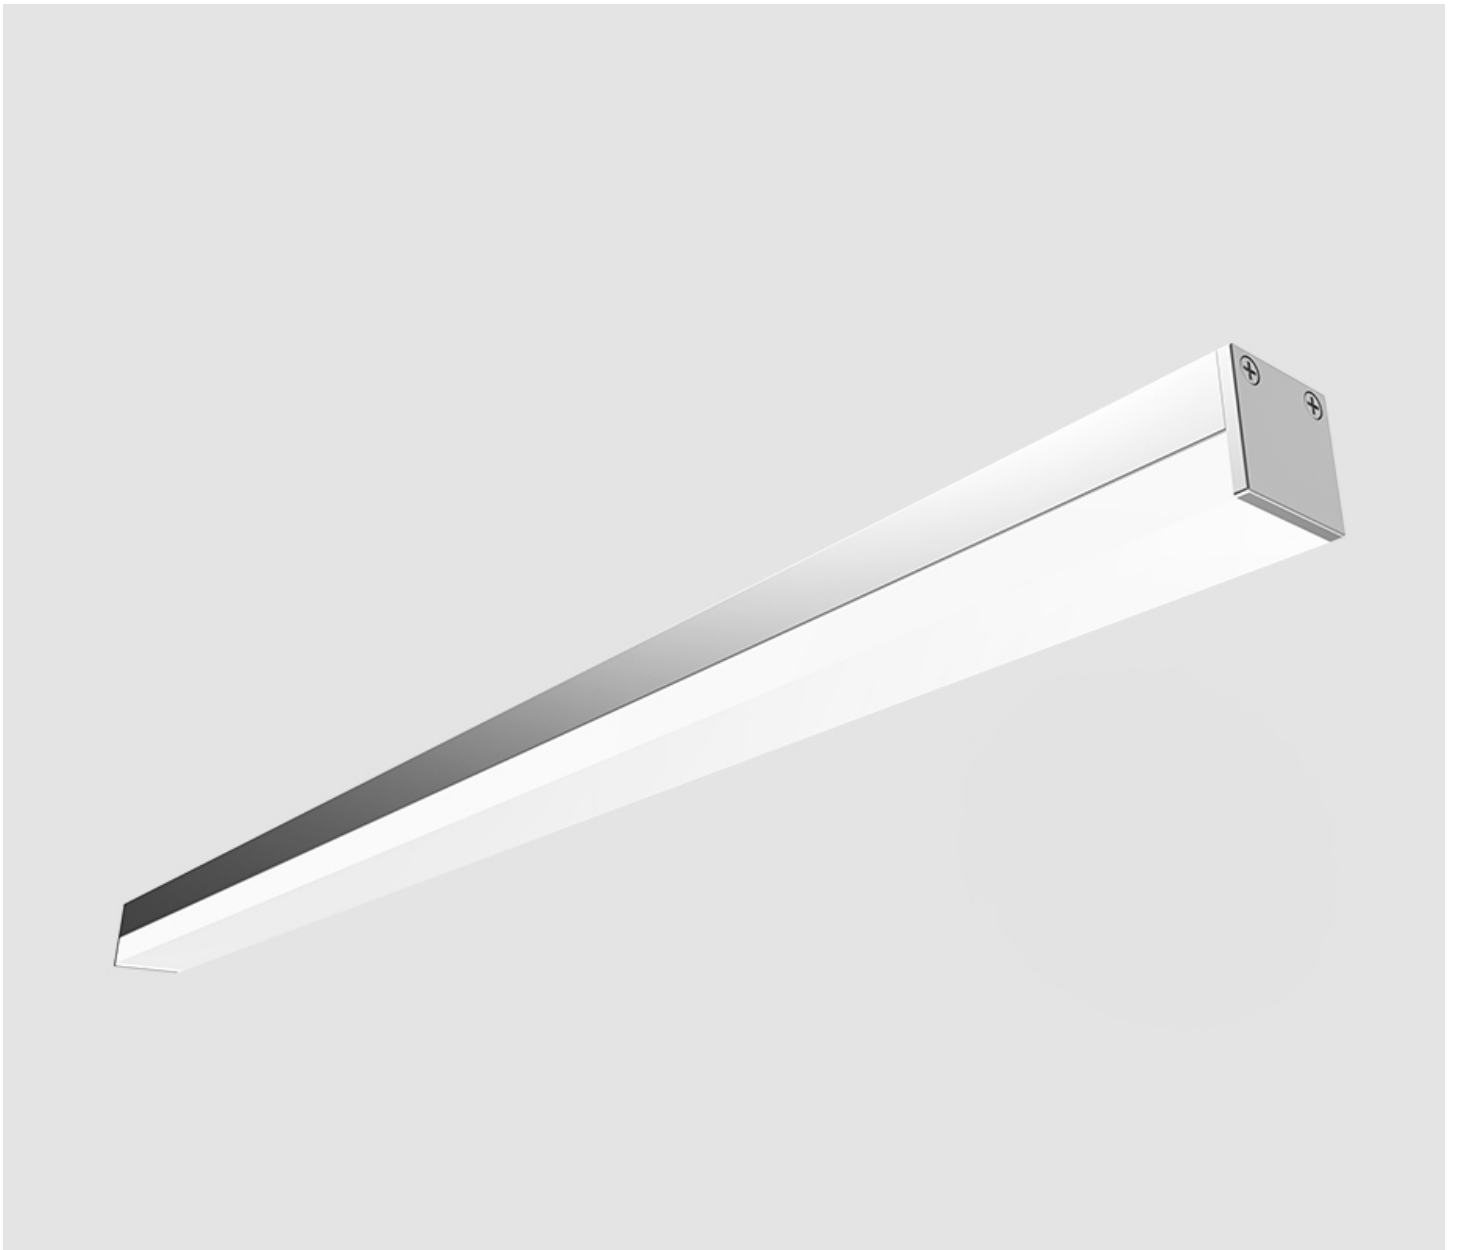

Profilo 1911K

Profilo is a multifunctional LED profile system. The Profilo series made of extruded aluminium with an opal diffuser, includes Profilo which can be recessed, surface mounted or suspended, Profilo Round and Profilo Corner. The minimalistic design and varied profile options allows for endless possibilities and lighting designs.

IP33   **CE** 

Profilo - 1911K

Dimensions	2500mm x 19mm x 19mm
Finish	Anodized Aluminium / Custom Colour (CC)
Configurations	Surface Mounted
Code	471911K
Included Components	Profile (2500mm x 19,7mm x 11,7mm) 4 x End Cap (5mm x 19,7mm x 19,7mm) Diffuser (2500mm x 19,7mm x 10,6mm) 8 x Mounting Clip (4,5mm x 38mm x 15mm)

Strip

Code / Description	47092733-L / Warm White 2700K 9,6W/m 710lm/m 47093033-L / Warm White 3000K 9,6W/m 710lm/m 47094033-L / Neutral White 4000K 9,6W/m 710lm/m 47192733-L / Warm White 2700K 19,2W/m 1300lm/m 47193033-L / Warm White 3000K 19,2W/m 1300lm/m 47194033-L / Neutral White 4000K 19,2W/m 1300lm/m
Light Source	LED
CRI	90+
Lifespan	50000hrs
Rating	IP33
Voltage	24Vdc