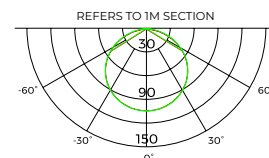

## Profilo - 1613

Dimensions	2500mm x 16mm x 13mm
Finish	Anodized Aluminium / Custom Colour (CC)
Configurations	Surface Mounted
Code	471613
Included Components	Profile (2500mm x 16mm x 13mm) 4 x End Cap (7mm x 16mm x 13mm) Diffuser (2500mm x 14,7mm x 4,5mm) 8 x Mounting Clip (4,5mm x 17,8mm x 15mm)

Height	Eavg, Emax	Angle: 18 20deg	Diameter
1m	25.81, 103.9lx		334.17cm
2m	6.453, 25.97lx		668.34cm
3m	2.868, 11.54lx		1002.50cm
5m	1.033, 4.155lx		1670.84cm
7m	0.5268, 2.120lx		2339.17cm