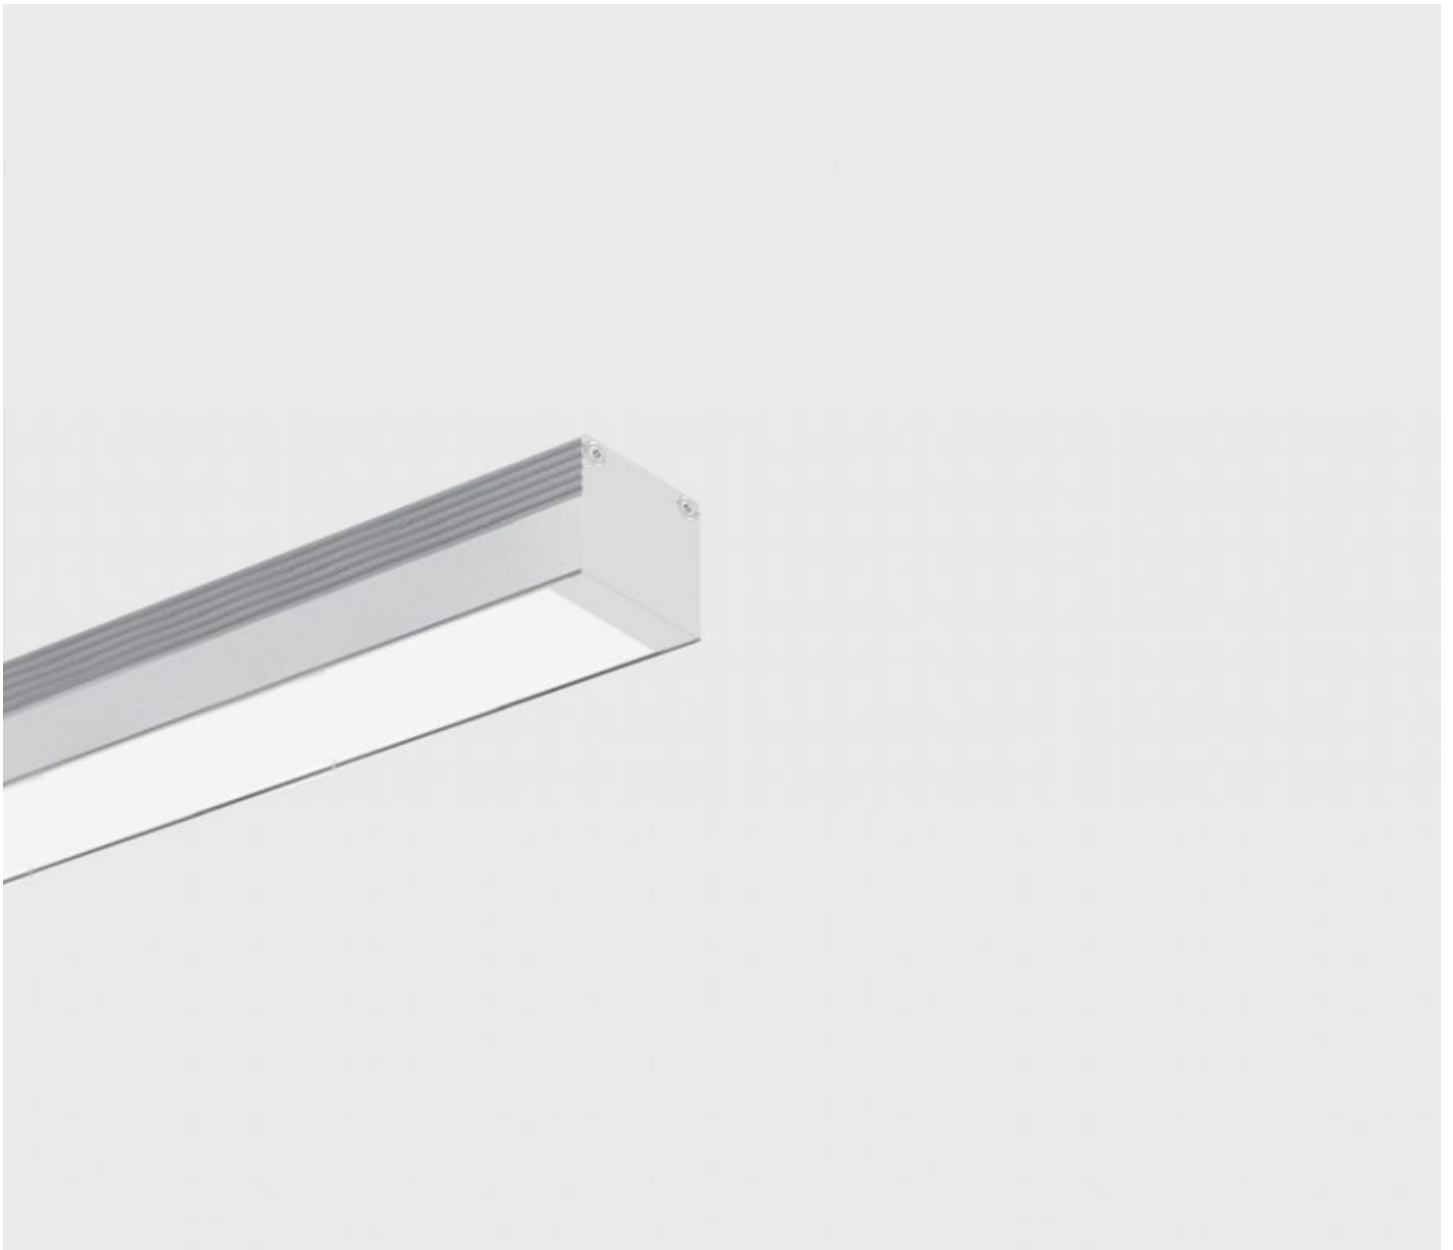

## Profilo 1613

Profilo is a multifunctional LED profile system. The Profilo series made of extruded aluminium with an opal diffuser, includes Profilo which can be recessed, surface mounted or suspended, Profilo Round and Profilo Corner. The minimalistic design and varied profile options allows for endless possibilities and lighting designs.

## Profilo - 1613

Dimensions	2500mm x 16mm x 13mm
Finish	Anodized Aluminium / Custom Colour (CC)
Configurations	Surface Mounted
Code	471613
Included Components	Profile (2500mm x 16mm x 13mm) 4 x End Cap (7mm x 16mm x 13mm) Diffuser (2500mm x 14,7mm x 4,5mm) 8 x Mounting Clip (4,5mm x 17,8mm x 15mm)