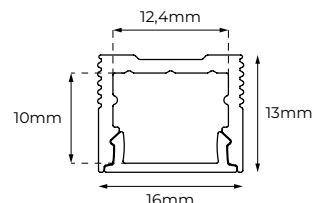

## Profilo - 1613

Dimensions	2500mm x 16mm x 13mm
Finish	Anodized Aluminium / Custom Colour (CC)
Configurations	Surface Mounted
Code	471613
Included Components	Profile (2500mm x 16mm x 13mm) 4 x End Cap (7mm x 16mm x 13mm) Diffuser (2500mm x 14,7mm x 4,5mm) 8 x Mounting Clip (4,5mm x 17,8mm x 15mm)

Height	Eavg, Emax	Angle: 18 20deg	Diameter
1m	25.81, 103.9lx		334.17cm
2m	6.453, 25.97lx		668.34cm
3m	2.868, 11.54lx		1002.50cm
5m	1.033, 4.155lx		1670.84cm
7m	0.5268, 2.120lx		2339.17cm