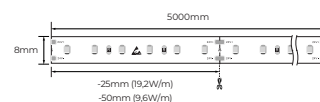

## Profilo - 1613

Dimensions	2500mm x 16mm x 13mm
Finish	Anodized Aluminium / Custom Colour (CC)
Configurations	Surface Mounted
Code	471613
Included Components	Profile (2500mm x 16mm x 13mm) 4 x End Cap (7mm x 16mm x 13mm) Diffuser (2500mm x 14,7mm x 4,5mm) 8 x Mounting Clip (4,5mm x 17,8mm x 15mm)

Height	Eavg, Emax	Angle: 18 20deg	Diameter
1m	25.81, 103.9lx		334.17cm
2m	6.453, 25.97lx		668.34cm
3m	2.868, 11.54lx		1002.50cm
5m	1.033, 4.155lx		1670.84cm
7m	0.5268, 2.120lx		2339.17cm