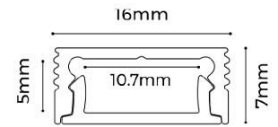

## Profilo 1607

Dimensions	2500mm x 16mm x 7mm
Finish	Anodized Aluminium / Custom Colour (CC)
Configurations	Surface Mounted
Code	471607
Included Components	Profile (2500mm x 16mm x 087mm) 4 x End Cap (5mm x 16mm x 07mm) Diffuser (2500mm x 15mm x 4mm) 8 x Mounting Clip (15mm x 18mm x 8mm)

Height	Eavg,Emax	Angle:118.20deg	Diameter
1m	25.81,103.9lx		334.17cm
2m	6.453,25.97lx		668.34cm
3m	2.868,11.54lx		1002.50cm
5m	1.033,4.155lx		1670.84cm
7m	0.5268,2.120lx		2339.17cm