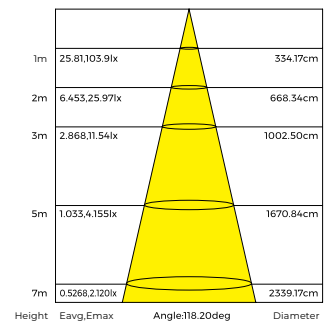

Profilo 1607

Dimensions	2500mm x 16mm x 7mm
Finish	Anodized Aluminium / Custom Colour (CC)
Configurations	Surface Mounted
Code	471607
Included Components	Profile (2500mm x 16mm x 087mm) 4 x End Cap (5mm x 16mm x 07mm) Diffuser (2500mm x 15mm x 4mm) 8 x Mounting Clip (15mm x 18mm x 8mm)

Strip

Code / Description	47092733-L / Warm White 2700K 10W/m 710lm/m 47093033-L / Warm White 3000K 10W/m 710lm/m 47094033-L / Neutral White 4000K 10W/m 710lm/m 47192733-L / Warm White 2700K 20W/m 1300lm/m 47193033-L / Warm White 3000K 20W/m 1300lm/m 47194033-L / Neutral White 4000K 20W/m 1300lm/m
Light Source	LED
CRI	90+
Lifespan	50000hrs
Rating	IP33
Voltage	24Vdc

Additional Information

This product comes in our standard colour range however can be colour-customised to seamlessly integrate into your space. Minimum order quantities apply. For more information please contact our customer service team on +61 3 9427 0231 or email info@sphera.com.au