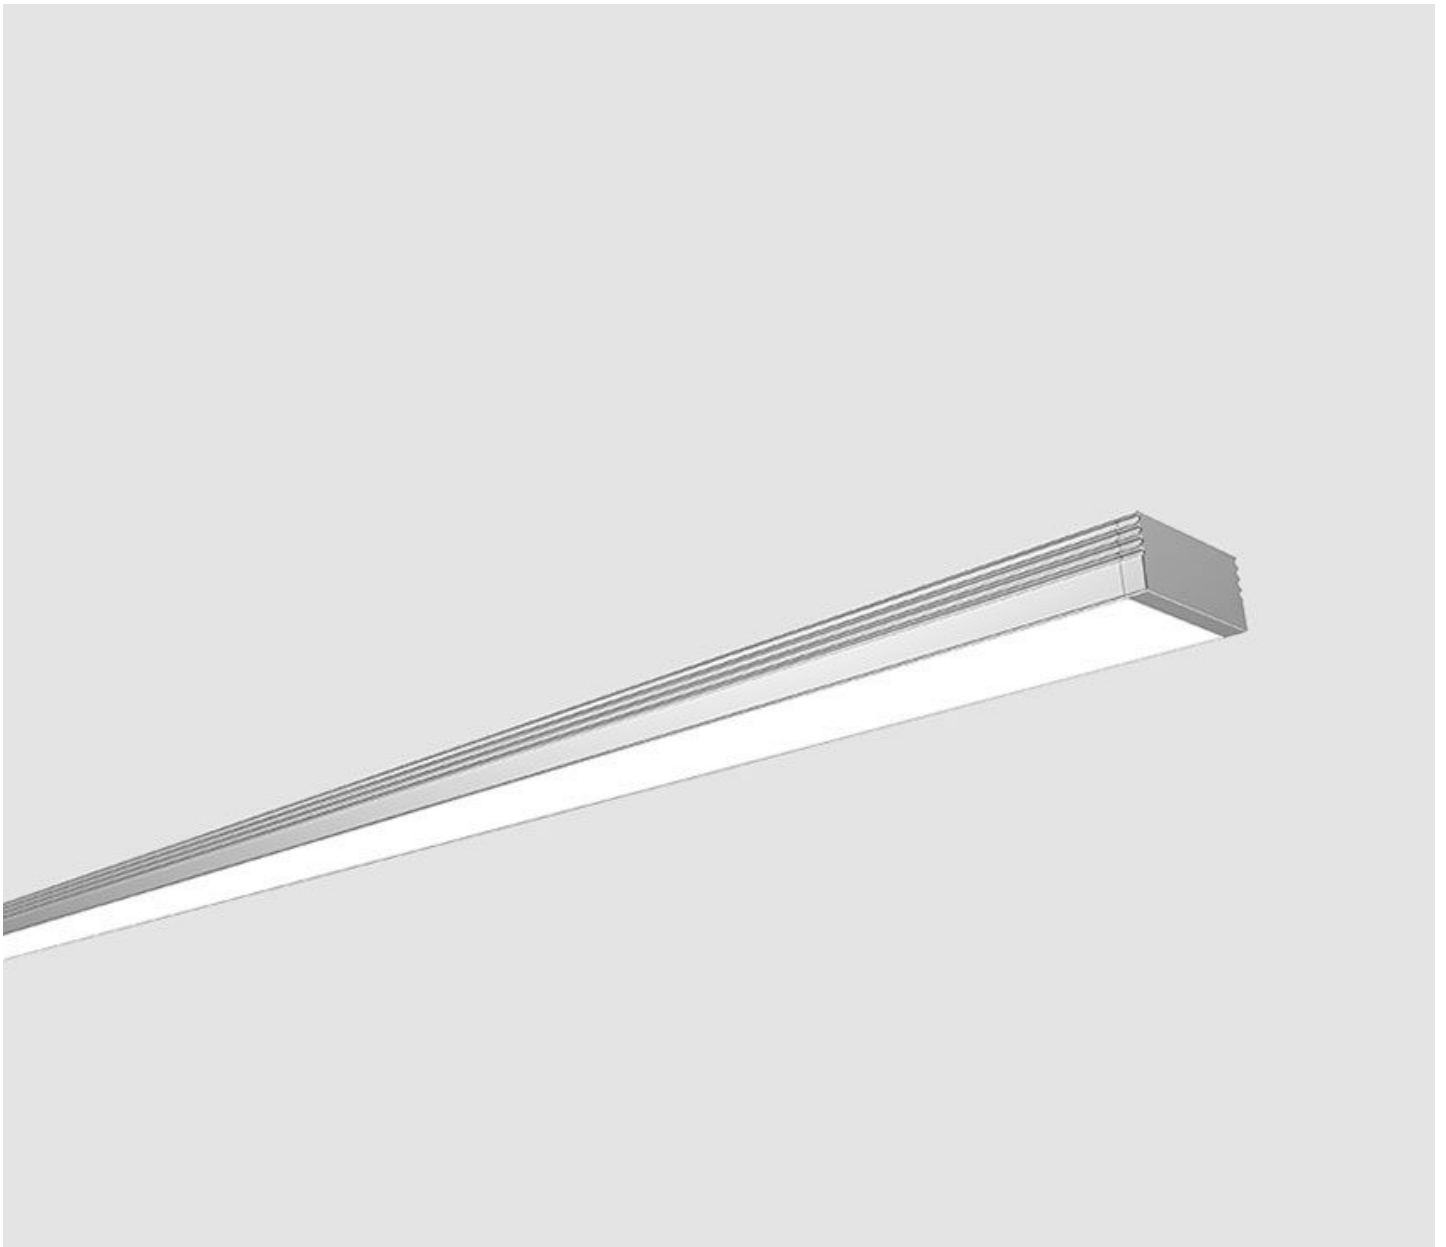

## Profilo 1607

Profilo is a multifunctional LED profile system. The Profilo series made of extruded aluminium with an opal diffuser, includes Profilo Corner made for mounting in corners both vertically or horizontally. The minimalistic design and varied profile options allows for endless possibilities and lighting designs.

## Profilo 1607

Dimensions	2500mm x 16mm x 7mm
Finish	Anodized Aluminium / Custom Colour (CC)
Configurations	Surface Mounted
Code	471607
Included Components	Profile (2500mm x 16mm x 087mm) 4 x End Cap (5mm x 16mm x 07mm) Diffuser (2500mm x 15mm x 4mm) 8 x Mounting Clip (15mm x 18mm x 8mm)