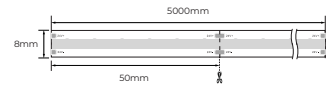

## Profilo 1607

Dimensions	2500mm x 16mm x 7mm
Finish	Anodized Aluminium / Custom Colour (CC)
Configurations	Surface Mounted
Code	471607
Included Components	Profile (2500mm x 16mm x 087mm) 4 x End Cap (5mm x 16mm x 07mm) Diffuser (2500mm x 15mm x 4mm) 8 x Mounting Clip (15mm x 18mm x 8mm)

Height	Eavg,Emax	Angle:118.20deg	Diameter
1m	25.81,103.9lx		334.17cm
2m	6.453,25.97lx		668.34cm
3m	2.868,11.54lx		1002.50cm
5m	1.033,4.155lx		1670.84cm
7m	0.5268,2.120lx		2339.17cm