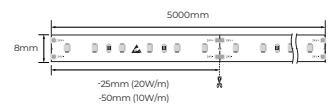

Strip

Code / Description	47092733-L / Warm White 2700K 10W/m 710lm/m 47093033-L / Warm White 3000K 10W/m 710lm/m 47094033-L / Neutral White 4000K 10W/m 710lm/m 47192733-L / Warm White 2700K 20W/m 1300lm/m 47193033-L / Warm White 3000K 20W/m 1300lm/m 47194033-L / Neutral White 4000K 20W/m 1300lm/m
Light Source	LED
CRI	90+
Lifespan	50000hrs
Rating	IP33
Voltage	24Vdc