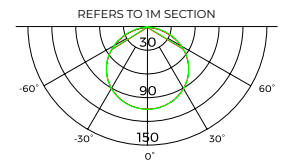

Strip

Code / Description	47092733-L / Warm White 2700K 10W/m 710lm/m 47093033-L / Warm White 3000K 10W/m 710lm/m 47094033-L / Neutral White 4000K 10W/m 710lm/m 47192733-L / Warm White 2700K 20W/m 1300lm/m 47193033-L / Warm White 3000K 20W/m 1300lm/m 47194033-L / Neutral White 4000K 20W/m 1300lm/m
Light Source	LED
CRI	90+
Lifespan	50000hrs
Rating	IP33
Voltage	24Vdc