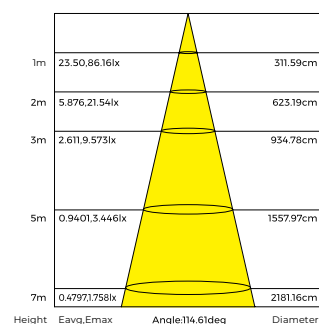

IP33    

Profilo - 0709

Dimensions	2500mm x 7,6mm x 9mm
Finish	Anodized Aluminium (AL) / Custom Colour (CC)
Configurations	Surface Mounted
Code	470709
Included Components	Profile (2500mm x 7,6mm x 9mm) 4 x End Cap (9mm x 7,6mm x 9mm) Diffuser (2500mm x 7,4mm x 3,7mm) 8 x Mounting Clip (4,5mm x 15mm x 9,7mm)

LED Strip

Code / Description	47092733-L / Warm White 2700K 9,6W/m 605lm/m 47093033-L / Neutral White 3000K 9,6W/m 650lm/m 47094033-L / Cool White 4000K 9,6W/m 695lm/m
Light Source	LED
CRI	90+
Lifespan	50000hrs
Rating	IP33
Voltage	24Vdc