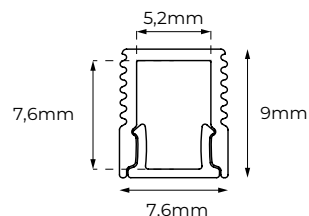

Profilo 0709

Profilo is a multifunctional LED profile system. The Profilo series made of extruded aluminium with an opal diffuser, includes Profilo which can be recessed, surface mounted or suspended, Profilo Round and Profilo Corner. The minimalistic design and varied profile options allows for endless possibilities and lighting designs.

IP33    

Profilo - 0709

Dimensions	2500mm x 7,6mm x 9mm
Finish	Anodized Aluminium (AL) / Custom Colour (CC)
Configurations	Surface Mounted
Code	470709
Included Components	Profile (2500mm x 7,6mm x 9mm) 4 x End Cap (9mm x 7,6mm x 9mm) Diffuser (2500mm x 7,4mm x 3,7mm) 8 x Mounting Clip (4,5mm x 15mm x 9,7mm)

LED Strip

Code / Description	47092733-L / Warm White 2700K 9,6W/m 605lm/m 47093033-L / Neutral White 3000K 9,6W/m 650lm/m 47094033-L / Cool White 4000K 9,6W/m 695lm/m
Light Source	LED
CRI	90+
Lifespan	50000hrs
Rating	IP33
Voltage	24Vdc