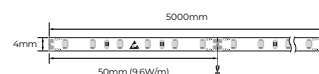

LED Strip

Code / Description	47092733-L / Warm White 2700K 9,6W/m 605lm/m 47093033-L / Neutral White 3000K 9,6W/m 650lm/m 47094033-L / Cool White 4000K 9,6W/m 695lm/m
Light Source	LED
CRI	90+
Lifespan	50000hrs
Rating	IP33
Voltage	24Vdc