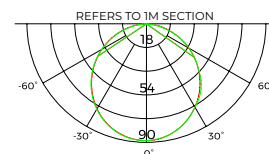

LED Strip

Code / Description	47092733-L / Warm White 2700K 9,6W/m 605lm/m 47093033-L / Neutral White 3000K 9,6W/m 650lm/m 47094033-L / Cool White 4000K 9,6W/m 695lm/m
Light Source	LED
CRI	90+
Lifespan	50000hrs
Rating	IP33
Voltage	24Vdc