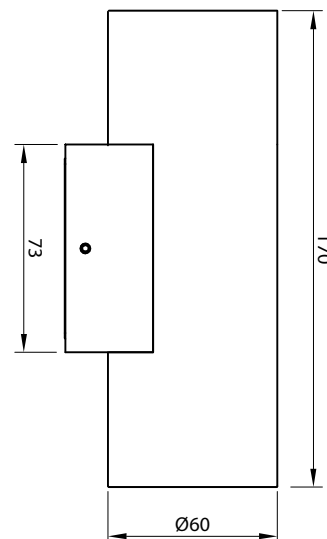

IP65    

Prado - 7W

Dimensions	Ø60mm x 120mm x 90mm
Finish	White (WH) / Black (BK) / Custom Colour (CC)
Configurations	Wall Mounted
Code / Description	186B07303865 / Warm White 3000K 7W Dimmable
Light Source	LED
Lumen Output	690lm
CRI	80+
Lifespan	50000hrs
Rating	IP65
Dimming	Phase-Cut
Voltage	220-240V

Prado - 2x7W

Dimensions	Ø60mm x 170mm x 90mm
Finish	White (WH) / Black (BK) / Custom Colour (CC)
Configurations	Wall Mounted
Code / Description	186B2X7303865 / Warm White 3000K 2x7W Dimmable
Light Source	LED
Lumen Output	2x690lm
CRI	80+
Lifespan	50000hrs
Rating	IP65
Dimming	Phase-Cut
Voltage	220-240V