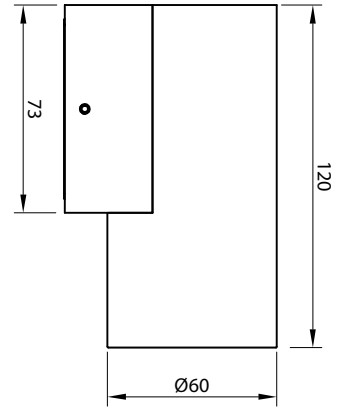

Prado

Prado features a compact, cylindrical shaped housing with a fully shielded light source and a hidden mounting bracket. Available in either one way or two way light emission, Prado has an IP65 rating with marine grade 316 Stainless Steel construction, making it suitable for external use in coastal areas too. A contemporary modern design it can be used to light stairs, porches, patios, pathways and architectural structures as well as for interior feature lighting.

IP65    

Prado - 7W

Dimensions	Ø60mm x 120mm x 90mm
Finish	White (WH) / Black (BK) / Custom Colour (CC)
Configurations	Wall Mounted
Code / Description	186B07303865 / Warm White 3000K 7W Dimmable
Light Source	LED
Lumen Output	690lm
CRI	80+
Lifespan	50000hrs
Rating	IP65
Dimming	Phase-Cut
Voltage	220-240V

Prado - 2x7W

Dimensions	Ø60mm x 170mm x 90mm
Finish	White (WH) / Black (BK) / Custom Colour (CC)
Configurations	Wall Mounted
Code / Description	186B2X7303865 / Warm White 3000K 2x7W Dimmable
Light Source	LED
Lumen Output	2x690lm
CRI	80+
Lifespan	50000hrs
Rating	IP65
Dimming	Phase-Cut
Voltage	220-240V