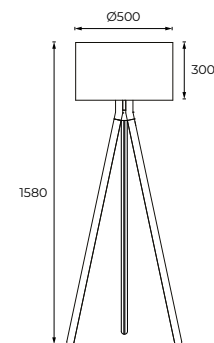

## Paso Wood - Floor

Paso Wood is an extension of the Paso line and is designed by the creative minds from Says Who, drawing inspiration from geometry's simple, clear lines. The Paso Wood series consists of a floor lamp, table lamp and a pendant lamp, and all are inspired by the circle, from top to bottom. The legs are cut in beautiful, solid oak and treated with a UV-resistant matt varnish that nurtures and protects the wood, securing a long-lasting finish. The design highlights the lampshade's simple shape, which is a marriage of steel and wood, while the cable is tucked away inside the leg as a surprising, carefully considered detail. The fabric-covered shades feature a velcro solution, so that they can be swapped out with other colors and customized to suit your own decor.

## Paso Wood - Floor

<b>Dimensions</b>	Ø500mm x 1580mm
<b>Finish</b>	Thunder Black (TB) / Snow White (SW) / Grey Linen (GR) Petrol Blue (PB) / Nature Brown (NB) / Cosy Yellow (CY) Lovely Red (LR) / Deep Purple (DP) / Sky Blue (SB)
<b>Configurations</b>	Floor Lamp
<b>Code / Description</b>	R112F50 / 1 x E27 Max 100W
<b>Rating</b>	IP20
<b>Voltage</b>	220-240V