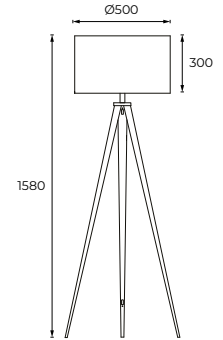

IP20    

Paso Tri - Floor

Dimensions	Ø500mm x 1580mm
Finish	Thunder Black (TB) / Snow White (SW) / Grey Linen (GR) Petrol Blue (PB) / Nature Brown (NB) / Cosy Yellow (CY) Lovely Red (LR) / Deep Purple (DP) / Sky Blue (SB)
Configurations	Floor Lamp
Code / Description	R111F50 / 1 x E27 Max 100W
Rating	IP20
Voltage	220-240V