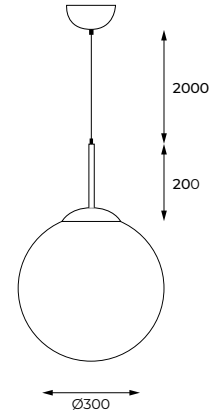

IP20    

Palla - 200

Dimensions	Ø200mm x 100mm
Finish	White (WH) / Black (BK) / Brushed Brass (BR)
Configurations	Pendant
Code / Description	269BE27200... / 1 x E27 max 40W
Rating	IP20
Voltage	220-240V
Cable Length	2000mm

Palla - 250

Dimensions	Ø250mm x 150mm
Finish	White (WH) / Black (BK) / Brushed Brass (BR)
Configurations	Pendant
Code / Description	269BE27250... / 1 x E27 max 40W
Rating	IP20
Voltage	220-240V
Cable Length	2000mm

Palla - 300

Dimensions	Ø300mm x 200mm
Finish	White (WH) / Black (BK) / Brushed Brass (BR)
Configurations	Pendant
Code / Description	269BE27300... / 1 x E27 max 40W
Rating	IP20
Voltage	220-240V
Cable Length	2000mm