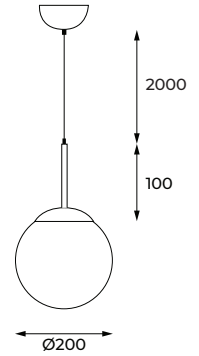

Palla

Palla is a pendant comprising a diffuser made of hand-blown, etched opal glass providing an ideal, evenly diffused light. The supporting structure is a cap and rod on a clear cable suspension. Available in 3 sizes the metal cap and rod can be custom painted to any finish. The classical design of Palla makes it ideal for most residential applications and is also suitable for some retail, hospitality and commercial areas.

IP20    

Palla - 200

Dimensions	Ø200mm x 100mm
Finish	White (WH) / Black (BK) / Brushed Brass (BR)
Configurations	Pendant
Code / Description	269BE27200... / 1 x E27 max 40W
Rating	IP20
Voltage	220-240V
Cable Length	2000mm

Palla - 250

Dimensions	Ø250mm x 150mm
Finish	White (WH) / Black (BK) / Brushed Brass (BR)
Configurations	Pendant
Code / Description	269BE27250... / 1 x E27 max 40W
Rating	IP20
Voltage	220-240V
Cable Length	2000mm

Palla - 300

Dimensions	Ø300mm x 200mm
Finish	White (WH) / Black (BK) / Brushed Brass (BR)
Configurations	Pendant
Code / Description	269BE27300... / 1 x E27 max 40W
Rating	IP20
Voltage	220-240V
Cable Length	2000mm