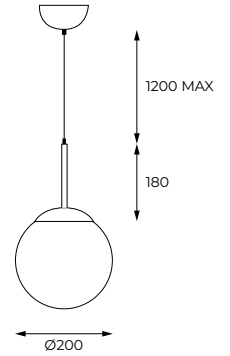

Palla

Palla is a pendant comprising a diffuser made of hand-blown, etched opal glass providing an ideal, evenly diffused light. The supporting structure is a Nickel Plated cap and rod on a clear cable suspension. Available in 3 sizes the metal cap and rod can be custom painted to any finish. The classical design of Palla makes it ideal for most residential applications and is also suitable for some retail, hospitality and commercial areas.

IP20    

Palla - 200

Dimensions	Ø200mm x 180mm
Finish	Nickel (NI) / Brass (BR) / Copper (CO) / Black (BK) Custom Colour (CC)
Configurations	Pendant
Code / Description	151BE27200NC / 1 x E27 max 40W
Rating	IP20
Voltage	220-240V

Palla - 250

Dimensions	Ø250mm x 180mm
Finish	Nickel (NI) / Brass (BR) / Copper (CO) / Black (BK) Custom Colour (CC)
Configurations	Pendant
Code / Description	151BE27250NC / 1 x E27 max 40W
Rating	IP20
Voltage	220-240V

Palla - 300

Dimensions	Ø300mm x 180mm
Finish	Nickel (NI) / Brass (BR) / Copper (CO) / Black (BK) Custom Colour (CC)
Configurations	Pendant
Code / Description	151BE27300NC / 1 x E27 max 40W
Rating	IP20
Voltage	220-240V