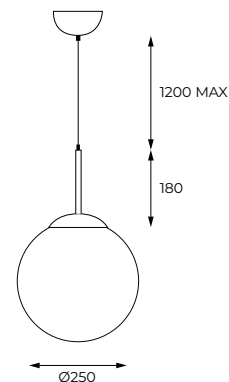

IP20    

Palla - 200

Dimensions	Ø200mm x 180mm
Finish	Nickel (NI) / Brass (BR) / Copper (CO) / Black (BK) Custom Colour (CC)
Configurations	Pendant
Code / Description	151BE27200NC / 1 x E27 max 40W
Rating	IP20
Voltage	220-240V

Options

Dimmable Globe	E27 LED Globe Warm White 9W 806lm DIM
	E27 LED Globe Daylight 9W 890lm DIM

Additional Information

This product comes in our standard colour range however can be coloured-customised to seamlessly integrate into your space. Minimum order quantities apply. For more information please contact our customer service team on +61 03 9427 0231 or email info@sphera.com.au

Palla - 250

Dimensions	Ø250mm x 180mm
Finish	Nickel (NI) / Brass (BR) / Copper (CO) / Black (BK) Custom Colour (CC)
Configurations	Pendant
Code / Description	151BE27250NC / 1 x E27 max 40W
Rating	IP20
Voltage	220-240V

Palla - 300

Dimensions	Ø300mm x 180mm
Finish	Nickel (NI) / Brass (BR) / Copper (CO) / Black (BK) Custom Colour (CC)
Configurations	Pendant
Code / Description	151BE27300NC / 1 x E27 max 40W
Rating	IP20
Voltage	220-240V