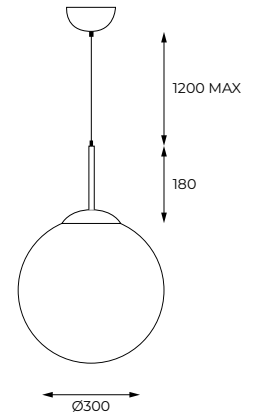

IP20    

Palla - 200

Dimensions	Ø200mm x 180mm
Finish	Nickel (NI) / Brass (BR) / Copper (CO) / Black (BK) Custom Colour (CC)
Configurations	Pendant
Code / Description	151BE27200NC / 1 x E27 max 40W
Rating	IP20
Voltage	220-240V

Palla - 250

Dimensions	Ø250mm x 180mm
Finish	Nickel (NI) / Brass (BR) / Copper (CO) / Black (BK) Custom Colour (CC)
Configurations	Pendant
Code / Description	151BE27250NC / 1 x E27 max 40W
Rating	IP20
Voltage	220-240V

Options

Dimmable Globe	E27 LED Globe Warm White 9W 806lm DIM
	E27 LED Globe Daylight 9W 890lm DIM

Additional Information

This product comes in our standard colour range however can be coloured-customised to seamlessly integrate into your space. Minimum order quantities apply. For more information please contact our customer service team on +61 03 9427 0231 or email info@sphera.com.au

Palla - 300

Dimensions	Ø300mm x 180mm
Finish	Nickel (NI) / Brass (BR) / Copper (CO) / Black (BK) Custom Colour (CC)
Configurations	Pendant
Code / Description	151BE27300NC / 1 x E27 max 40W
Rating	IP20
Voltage	220-240V