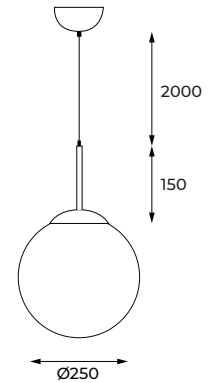

IP20    

Palla - 200

Dimensions	Ø200mm x 100mm
Finish	White (WH) / Black (BK) / Brushed Brass (BR)
Configurations	Pendant
Code / Description	269BE27200... / 1 x E27 max 40W
Rating	IP20
Voltage	220-240V
Cable Length	2000mm

Options

Dimmable Globe	E27 LED Globe Warm White 9W 806lm DIM E27 LED Globe Daylight 9W 890lm DIM
Cable Length, Type & Colour	Please contact Sphera for available options
Fitting Colour Finish	Custom Colour (CC)

Palla - 250

Dimensions	Ø250mm x 150mm
Finish	White (WH) / Black (BK) / Brushed Brass (BR)
Configurations	Pendant
Code / Description	269BE27250... / 1 x E27 max 40W
Rating	IP20
Voltage	220-240V
Cable Length	2000mm

Palla - 300

Dimensions	Ø300mm x 200mm
Finish	White (WH) / Black (BK) / Brushed Brass (BR)
Configurations	Pendant
Code / Description	269BE27300... / 1 x E27 max 40W
Rating	IP20
Voltage	220-240V
Cable Length	2000mm