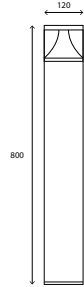

Paletto Square

Paletto Square is functional, energy saving and minimalist in style. It is only one option from the Paletto range of bollards. Available in 2 sizes it has a die-cast aluminium cover with a clear PMMA diffuser and extruded aluminium pole. The conical reflector allows the light to be broadly and evenly dispersed. Adapting to classical and contemporary environments, the Paletto range is ideal for use in public and private areas.

IP65    
IK08

Paletto Square - 12W

Dimensions	120mm x 120mm x 800mm
Finish	Black (BK) / Custom Colour (CC)
Configurations	Floor
Code / Description	122B1230800 / Warm White 3000K 12W
Light Source	LED
Lumen Output	980lm
CRI	80+
Lifespan	50000hrs
Rating	IP65 - IK08
Voltage	220-240V

Paletto Square - 25W

Dimensions	178mm x 178mm x 1000m
Finish	Black (BK) / Custom Colour (CC)
Configurations	Floor
Code / Description	122B25301000 / Warm White 3000K 25W
Light Source	LED
Lumen Output	1850lm
CRI	80+
Lifespan	50000hrs
Rating	IP65 - IK08
Voltage	220-240V