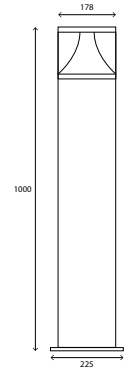

Paletto Square

Paletto Square is functional, energy saving and minimalist in style. It is only one option from the Paletto range of bollards. Available in 2 sizes it has a die-cast aluminium cover with a clear PMMA diffuser and extruded aluminium pole. The conical reflector allows the light to be broadly and evenly dispersed. Adapting to classical and contemporary environments, the Paletto range is ideal for use in public and private areas.

IP65    
IK08

Paletto Square - 12W

Dimensions	120mm x 120mm x 800mm
Finish	Black (BK) / Custom Colour (CC)
Configurations	Floor
Code / Description	122B1230800 / Warm White 3000K 12W
Light Source	LED
Lumen Output	980lm
CRI	80+
Lifespan	50000hrs
Rating	IP65 - IK08
Voltage	220-240V

Paletto Square - 25W

Dimensions	178mm x 178mm x 1000m
Finish	Black (BK) / Custom Colour (CC)
Configurations	Floor
Code / Description	122B25301000 / Warm White 3000K 25W
Light Source	LED
Lumen Output	1850lm
CRI	80+
Lifespan	50000hrs
Rating	IP65 - IK08
Voltage	220-240V