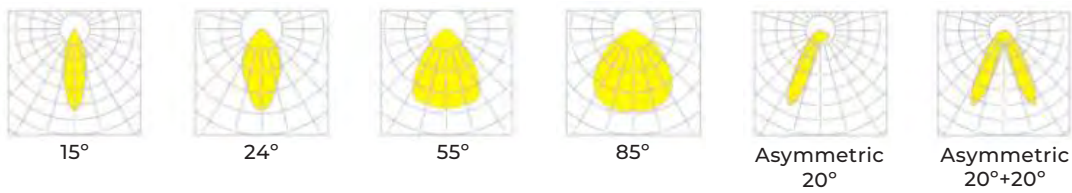

Optics

Options

Colour Temperature	4000K
Dimming	DALI / DSI / CASAMBI / Phase-cut

Additional Information

This product comes in our standard colour range however can be colour-customised to seamlessly integrate into your space. Minimum order quantities apply. For more information please contact our customer service team on +61 3 9427 0231 or email info@sphera.com.au