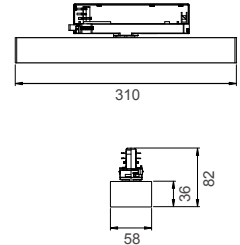

IP20    

Ombra 310

Dimensions	310mm x 58mm x 82mm
Finish	White (WH) / Black (BK) / Custom Colour (CC)
Configurations	Track Mounted
Code / Description	266B15309085 / Warm White 3000K 15W 85°
Light Source	LED
Lumen Output	1800lm
CRI	90+
Lifespan	50,000 hrs
Rating	IP20

Ombra 460

Dimensions	460mm x 58mm x 82mm
Finish	White (WH) / Black (BK) / Custom Colour (CC)
Configurations	Track Mounted
Code / Description	266B20309085 / Warm White 3000K 20W 85°
Light Source	LED
Lumen Output	2400lm
CRI	90+
Lifespan	50,000 hrs
Rating	IP20

Ombra 610

Dimensions	610mm x 58mm x 82mm
Finish	White (WH) / Black (BK) / Custom Colour (CC)
Configurations	Track Mounted
Code / Description	266B30309085 / Warm White 3000K 30W 85°
Light Source	LED
Lumen Output	3600lm
CRI	90+
Lifespan	50,000 hrs
Rating	IP20