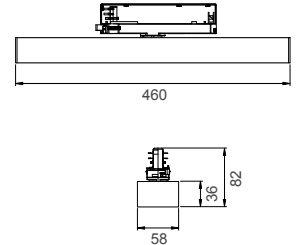

IP20    

Ombra 310

Dimensions	310mm x 58mm x 82mm
Finish	White (WH) / Black (BK) / Custom Colour (CC)
Configurations	Track Mounted
Code / Description	266B15309085 / Warm White 3000K 15W 85°
Light Source	LED
Lumen Output	1800lm
CRI	90+
Lifespan	50,000 hrs
Rating	IP20

Ombra 460

Dimensions	460mm x 58mm x 82mm
Finish	White (WH) / Black (BK) / Custom Colour (CC)
Configurations	Track Mounted
Code / Description	266B20309085 / Warm White 3000K 20W 85°
Light Source	LED
Lumen Output	2400lm
CRI	90+
Lifespan	50,000 hrs
Rating	IP20

Ombra 610

Dimensions	610mm x 58mm x 82mm
Finish	White (WH) / Black (BK) / Custom Colour (CC)
Configurations	Track Mounted
Code / Description	266B30309085 / Warm White 3000K 30W 85°
Light Source	LED
Lumen Output	3600lm
CRI	90+
Lifespan	50,000 hrs
Rating	IP20