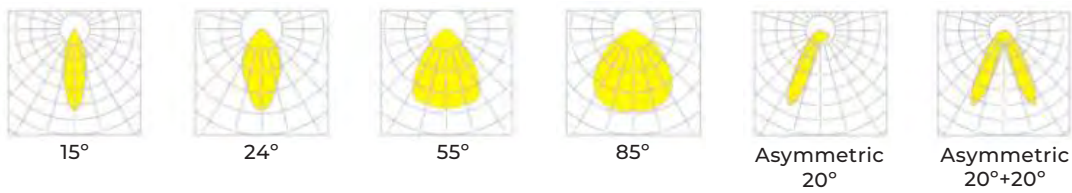

Optics

Options

Colour Temperature	4000K
Dimming	DALI / DSI / CASAMBI / Phase-cut

Additional Information

This product comes in our standard colour range however can be colour-customised to seamlessly integrate into your space. Minimum order quantities apply. For more information please contact our customer service team on +61 3 9427 0231 or email info@sphaera.com.au