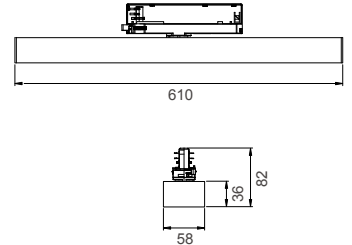

IP20    

Ombra 310

Dimensions	310mm x 58mm x 82mm
Finish	White (WH) / Black (BK) / Custom Colour (CC)
Configurations	Track Mounted
Code / Description	266B15309085 / Warm White 3000K 15W 85°
Light Source	LED
Lumen Output	1800lm
CRI	90+
Lifespan	50,000 hrs
Rating	IP20

Ombra 460

Dimensions	460mm x 58mm x 82mm
Finish	White (WH) / Black (BK) / Custom Colour (CC)
Configurations	Track Mounted
Code / Description	266B20309085 / Warm White 3000K 20W 85°
Light Source	LED
Lumen Output	2400lm
CRI	90+
Lifespan	50,000 hrs
Rating	IP20

Ombra 610

Dimensions	610mm x 58mm x 82mm
Finish	White (WH) / Black (BK) / Custom Colour (CC)
Configurations	Track Mounted
Code / Description	266B30309085 / Warm White 3000K 30W 85°
Light Source	LED
Lumen Output	3600lm
CRI	90+
Lifespan	50,000 hrs
Rating	IP20