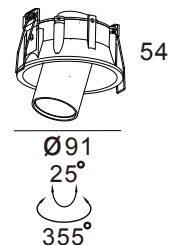

IP20    

Okki - 7W

Dimensions	Ø91mm x 54
Finish	White (WH) / Black (BK) / Custom Colour (CC)
Configurations	Wall Surface
Code / Description	93073050DIM / Warm White 3000K 7W Adjustable Dimmable 50°
Light Source	LED
Lumen Output	522lm
CRI	90+
Lifespan	50000hrs
Rating	IP20
Dimming	Phase-Cut
Voltage	220-240V

Okki - 2x7W

Dimensions	Ø91mm x 54
Finish	White (WH) / Black (BK) / Custom Colour (CC)
Configurations	Wall Surface
Code / Description	932X73050DIM / Warm White 3000K 2x7W Adjustable Dimmable 50°
Light Source	LED
Lumen Output	2x522lm
CRI	90+
Lifespan	50000hrs
Rating	IP20
Dimming	Phase-Cut
Voltage	220-240V