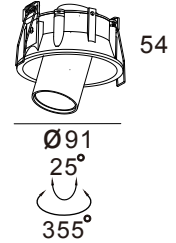

## Okki - 7W

Dimensions	Ø91mm x 54
Finish	White (WH) / Black (BK)
Configurations	Ceiling Recessed
Code / Description	247B073050DIM / Warm White 3000K 7W 50° Dimmable
Light Source	LED
Lumen Output	522lm
CRI	90+
Lifespan	50000hrs
Rating	IP20
Dimming	Phase-Cut
Voltage	220-240V

## Okki - 2x7W

Dimensions	Ø91mm x 54
Finish	White (WH) / Black (BK)
Configurations	Ceiling Recessed
Code / Description	247B2X73050DIM / Warm White 3000K 2x7W 50° Dimmable
Light Source	LED
Lumen Output	2x522lm
CRI	90+
Lifespan	50000hrs
Rating	IP20
Dimming	Phase-Cut
Voltage	220-240V

Cut-out

78mm