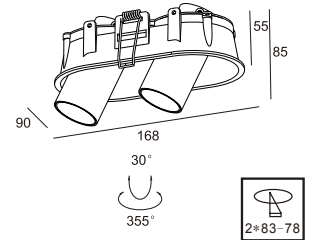

IP20    

Okki - 7W

Dimensions	Ø91mm x 54
Finish	White (WH) / Black (BK) / Custom Colour (CC)
Configurations	Wall Surface
Code / Description	93073050DIM / Warm White 3000K 7W Adjustable Dimmable 50°
Light Source	LED
Lumen Output	522lm
CRI	90+
Lifespan	50000hrs
Rating	IP20
Dimming	Phase-Cut
Voltage	220-240V

Options

Beam Angle	15° / 24° / 36°
Colour Temperature	4000K / 5000K
Dimming Driver	DALI

Additional Information

This product comes in our standard colour range however can be colour-customised to seamlessly integrate into your space. Minimum order quantities apply. For more information please contact our customer service team on +61 3 9427 0231 or email info@sphaera.com.au

Okki - 2x7W

Dimensions	Ø91mm x 54
Finish	White (WH) / Black (BK) / Custom Colour (CC)
Configurations	Wall Surface
Code / Description	932X73050DIM / Warm White 3000K 2x7W Adjustable Dimmable 50°
Light Source	LED
Lumen Output	2x522lm
CRI	90+
Lifespan	50000hrs
Rating	IP20
Dimming	Phase-Cut
Voltage	220-240V