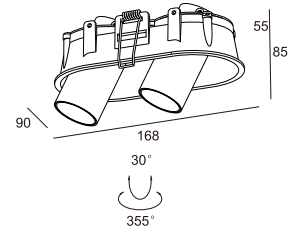

## Okki - 7W

Dimensions	Ø91mm x 54
Finish	White (WH) / Black (BK)
Configurations	Ceiling Recessed
Code / Description	247B073050DIM / Warm White 3000K 7W 50° Dimmable
Light Source	LED
Lumen Output	522lm
CRI	90+
Lifespan	50000hrs
Rating	IP20
Dimming	Phase-Cut
Voltage	220-240V

## Okki - 2x7W

Dimensions	Ø91mm x 54
Finish	White (WH) / Black (BK)
Configurations	Ceiling Recessed
Code / Description	247B2X73050DIM / Warm White 3000K 2x7W 50° Dimmable
Light Source	LED
Lumen Output	2x522lm
CRI	90+
Lifespan	50000hrs
Rating	IP20
Dimming	Phase-Cut
Voltage	220-240V

Cut-out

78mm