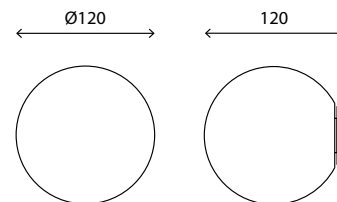

## O-Lamp - 120

Dimensions	Ø120mm x 115mm
Finish	Opal Blown Glass (OBG)
Configurations	Wall / Ceiling
Code / Description	172BG9120 / 1 x G9 Max. 10W
Voltage	230V
Rating	IP44

 Not Compatible with  
Motion and Light Sensors