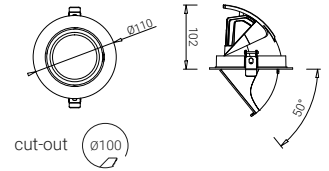

IP20    

Novo Mini

Dimensions	Ø110mm x 102mm
Finish	White (WH) / Black (BK) / Custom Colour (CC)
Configurations	Ceiling Recessed
Code / Description	481530 / Warm White 3000K 13W Adjustable Dimmable 36°
Light Source	LED
Lumen Output	1150lm
CRI	90+
Lifespan	50000hrs
Rating	IP20
Dimming	Phase-Cut
Voltage	220-240V

Novo

Dimensions	Ø150mm x 116mm
Finish	White (WH) / Black (BK) / Custom Colour (CC)
Configurations	Ceiling Recessed
Code / Description	483030 / Warm White 3000K 30W Dimmable 36°
Light Source	LED
Lumen Output	2369lm
CRI	90+
Lifespan	50000hrs
Rating	IP20
Dimming	Phase-Cut
Voltage	220-240V