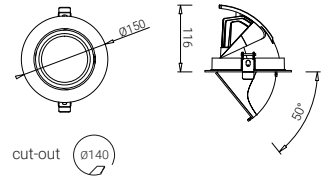

IP20    

Novo Mini

Dimensions	Ø110mm x 102mm
Finish	White (WH) / Black (BK) / Custom Colour (CC)
Configurations	Ceiling Recessed
Code / Description	481530 / Warm White 3000K 13W Adjustable Dimmable 36°
Light Source	LED
Lumen Output	1150lm
CRI	90+
Lifespan	50000hrs
Rating	IP20
Dimming	Phase-Cut
Voltage	220-240V

Novo

Dimensions	Ø150mm x 116mm
Finish	White (WH) / Black (BK) / Custom Colour (CC)
Configurations	Ceiling Recessed
Code / Description	483030 / Warm White 3000K 30W Dimmable 36°
Light Source	LED
Lumen Output	2369lm
CRI	90+
Lifespan	50000hrs
Rating	IP20
Dimming	Phase-Cut
Voltage	220-240V