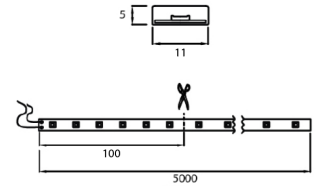

Nastro

Nastro is a flexible LED strip that combines versatility and power. There are two wattages available depending on the application: 7.2W/m and a high power 17.3W/m version with IP67 protection in 3000K colour temperature; 4000K is available on request. A variety of accessories allows the Nastro to be used in many applications. Ideal for indirect pelmet lighting, under bench and cabinets installation and under canopies and entertainment areas.

IP67    

Nastro - 7,2 W/m

Dimensions	10mm x 4mm x 100-5000mm
Finish	White (WH) / Black (BK) / Custom Colour (CC)
Configurations	Surface Mounted
Code / Description	36073067 / Warm White 3000K 7.2 W/m
Light Source	LED
Lumen Output	680 lm/m
CRI	80+
Lifespan	50000hrs
Rating	IP67
Voltage	24Vdc

Nastro - 17,3 W/m

Dimensions	10mm x 4mm x 100-5000mm
Finish	White (WH) / Black (BK) / Custom Colour (CC)
Configurations	Surface Mounted
Code / Description	36173067 / Warm White 3000K 17.3 W/m
Light Source	LED
Lumen Output	1652 lm/m
CRI	80+
Lifespan	50000hrs
Rating	IP67
Voltage	24Vdc