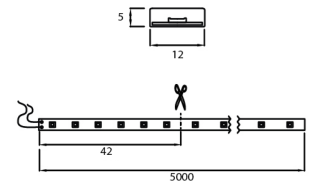

IP67    

Nastro - 7,2 W/m

Dimensions	10mm x 4mm x 100-5000mm
Finish	White (WH) / Black (BK) / Custom Colour (CC)
Configurations	Surface Mounted
Code / Description	36073067 / Warm White 3000K 7.2 W/m
Light Source	LED
Lumen Output	680 lm/m
CRI	80+
Lifespan	50000hrs
Rating	IP67
Voltage	24Vdc

Nastro - 17,3 W/m

Dimensions	10mm x 4mm x 100-5000mm
Finish	White (WH) / Black (BK) / Custom Colour (CC)
Configurations	Surface Mounted
Code / Description	36173067 / Warm White 3000K 17.3 W/m
Light Source	LED
Lumen Output	1652 lm/m
CRI	80+
Lifespan	50000hrs
Rating	IP67
Voltage	24Vdc