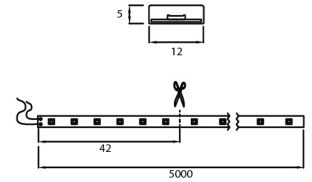

IP67    

Nastro - 7,2 W/m

Dimensions	10mm x 4mm x 100-5000mm
Finish	White (WH) / Black (BK) / Custom Colour (CC)
Configurations	Surface Mounted
Code / Description	36073067 / Warm White 3000K 7.2 W/m
Light Source	LED
Lumen Output	680 lm/m
CRI	80+
Lifespan	50000hrs
Rating	IP67
Voltage	24Vdc

Options

Colour Temperature	4000K / 5000K
--------------------	---------------

Accessories

Flat end-cap for Aluminium channel on mounting clips	
Aluminium Channel on mounting clips c/w flat opal or flat reeded diffuser	
Aluminium Channel c/w flat opal or flat reeded diffuser	
Curved end-cap for Aluminium channel on mounting clips	
Aluminium Channel on mounting clips with curved opal or curved reeded diffuser	
Aluminium Channel c/w curved opal or curved reeded diffuser	

Nastro - 17,3 W/m

Dimensions	10mm x 4mm x 100-5000mm
Finish	White (WH) / Black (BK) / Custom Colour (CC)
Configurations	Surface Mounted
Code / Description	36173067 / Warm White 3000K 17.3 W/m
Light Source	LED
Lumen Output	1652 lm/m
CRI	80+
Lifespan	50000hrs
Rating	IP67
Voltage	24Vdc