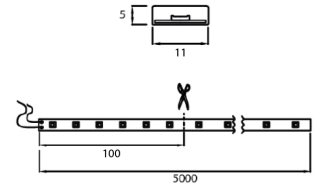

Nastro

Nastro is a flexible LED strip that combines versatility and power. There are two wattages available depending on the application: 7.2W/m and a high power 17.3W/m version with IP67 protection in 3000K colour temperature; 4000K is available on request. A variety of accessories allows the Nastro to be used in many applications. Ideal for indirect pelmet lighting, under bench and cabinets installation and under canopies and entertainment areas.

IP67    

Nastro - 7,2 W/m

Dimensions	10mm x 4mm x 100-5000mm
Finish	White (WH) / Black (BK) / Custom Colour (CC)
Configurations	Surface Mounted
Code / Description	36073067 / Warm White 3000K 7.2 W/m
Light Source	LED
Lumen Output	680 lm/m
CRI	80+
Lifespan	50000hrs
Rating	IP67
Voltage	24Vdc

Nastro - 17,3 W/m

Dimensions	10mm x 4mm x 100-5000mm
Finish	White (WH) / Black (BK) / Custom Colour (CC)
Configurations	Surface Mounted
Code / Description	36173067 / Warm White 3000K 17.3 W/m
Light Source	LED
Lumen Output	1652 lm/m
CRI	80+
Lifespan	50000hrs
Rating	IP67
Voltage	24Vdc