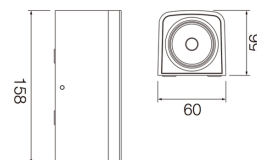

IP65    

Muro - Single Emission

Dimensions	60mm x 56mm x 128mm
Finish	White (WH) / Black (BK) / Custom Colour (CC)
Configurations	Wall Mounted
Code / Description	02063065 / Warm White 3000K 6W
Light Source	LED
Lumen Output	510lm
CRI	80+
Lifespan	50000hrs
Rating	IP65
Voltage	220-240V

Muro - Double Emission

Dimensions	60mm x 56mm x 158mm
Finish	White (WH) / Black (BK) / Custom Colour (CC)
Configurations	Wall Mounted
Code / Description	02120330 / Warm White 3000K 2x6W
Light Source	LED
Lumen Output	2x510lm
CRI	80+
Lifespan	50000hrs
Rating	IP65
Voltage	220-240V