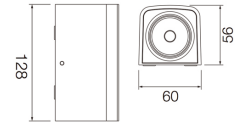

Muro

Muro features a compact, rectangular shaped housing with a fully shielded light source and a hidden mounting bracket making it discreet and unobtrusive. Available in either one way or two way light emission, Muro has an IP65 rating making it suitable for external and internal use. A contemporary modern design it can be used to light stairs, porches, patios, pathways and architectural structures as well as for interior feature lighting.

IP65    

Muro - Single Emission

Dimensions	60mm x 56mm x 128mm
Finish	White (WH) / Black (BK) / Custom Colour (CC)
Configurations	Wall Mounted
Code / Description	02063065 / Warm White 3000K 6W
Light Source	LED
Lumen Output	510lm
CRI	80+
Lifespan	50000hrs
Rating	IP65
Voltage	220-240V

Muro - Double Emission

Dimensions	60mm x 56mm x 158mm
Finish	White (WH) / Black (BK) / Custom Colour (CC)
Configurations	Wall Mounted
Code / Description	02120330 / Warm White 3000K 2x6W
Light Source	LED
Lumen Output	2x510lm
CRI	80+
Lifespan	50000hrs
Rating	IP65
Voltage	220-240V