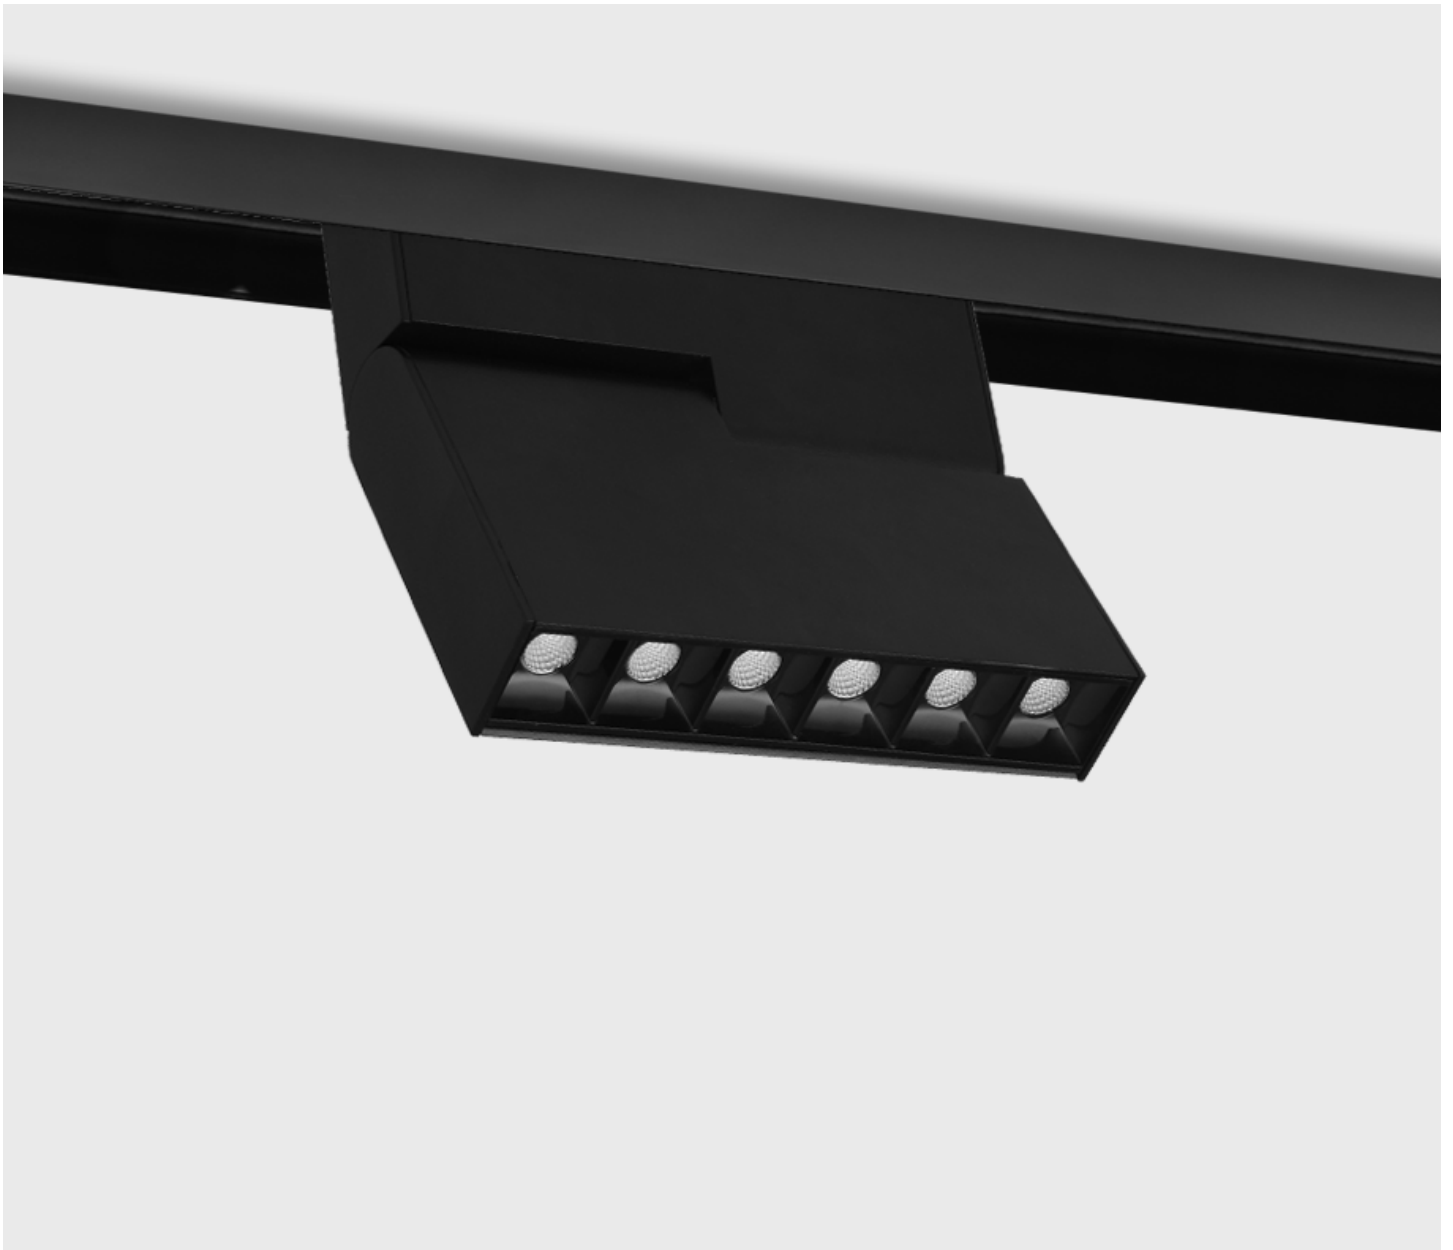

## Modulo - Vale

Modulo is a magnetic, LED track system in extruded aluminium with a range of versatile fittings available. The track is available in 2m lengths and can be interconnected via a connecting plate to form a recessed, surface mounted or pendant system. The power supply is remote.

Vale is an adjustable Modulo fitting in die-cast aluminium available in three sizes and wattages.

**IP20**    

## Vale - 3x1W

Dimensions	34mm x 91mm x 181mm
Finish	White (WH) / Black (BK)
Configurations	Track Mounted
Code / Description	75L3X130 / Warm White 3000K 3x1W Beam 48° Adjustable
Light Source	LED
Lumen Output	66lm
CRI	90+
Lifespan	50000hrs
Rating	IP20
Voltage	24 Vdc

## Vale - 6x1W

Dimensions	34mm x 164mm x 181mm
Finish	White (WH) / Black (BK)
Configurations	Track Mounted
Code / Description	75L3X130 / Warm White 3000K 6x1W Beam 48° Adjustable
Light Source	LED
Lumen Output	147lm
CRI	90+
Lifespan	50000hrs
Rating	IP20
Voltage	24 Vdc