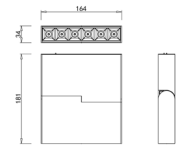

## Vale - 3x1W

Dimensions	34mm x 91mm x 181mm
Finish	White (WH) / Black (BK)
Configurations	Track Mounted
Code / Description	75L3X130 / Warm White 3000K 3x1W Beam 48° Adjustable
Light Source	LED
Lumen Output	66lm
CRI	90+
Lifespan	50000hrs
Rating	IP20
Voltage	24 Vdc

## Vale - 6x1W

Dimensions	34mm x 164mm x 181mm
Finish	White (WH) / Black (BK)
Configurations	Track Mounted
Code / Description	75L3X130 / Warm White 3000K 6x1W Beam 48° Adjustable
Light Source	LED
Lumen Output	147lm
CRI	90+
Lifespan	50000hrs
Rating	IP20
Voltage	24 Vdc

## Vale - 12x1W

Dimensions	34mm x 323mm x 181mm
Finish	White (WH) / Black (BK)
Configurations	Track Mounted
Code / Description	75L12X130 / Warm White 3000K 12x1W Beam 48° Adjustable
Light Source	LED
Lumen Output	808lm
CRI	90+
Lifespan	50000hrs
Rating	IP20
Voltage	24 Vdc

## 3 Circuits Modulo System - Surface / Pendant

Dimensions	39mm x 76mm x 1000-1500-2000mm
Finish	White (WH) / Black (BK) / Custom Colour (CC)
Configurations	Surface / Pendant
Code	75___SM
Voltage	24 Vdc