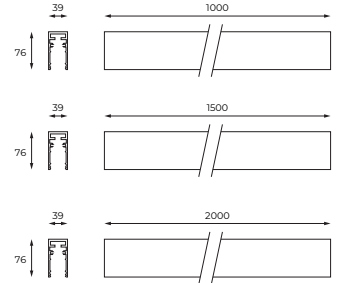

3 Circuits Modulo System - Surface / Pendant

Dimensions	39mm x 76mm x 1000-1500-2000mm
Finish	White (WH) / Black (BK) / Custom Colour (CC)
Configurations	Surface / Pendant
Code	75___SM
Voltage	24 Vdc

Additional Information

This product comes in our standard colour range however can be colour-customised to seamlessly integrate into your space. Minimum order quantities apply. For more information please contact our customer service team on +61 3 9427 0231 or email info@sphera.com.au