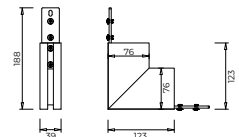

Accessories

Code / Description	75SUSKIT / Suspension Kit
Finish	White / Black / Custom Colour
Code / Description	75RECKIT / Recessed Kit
Finish	White / Black / Custom Colour
Code / Description	75DWN90CNR / "L" 90° Corner
Finish	White / Black / Custom Colour
Code / Description	75INR90CNR / Inner Corner
Finish	White / Black / Custom Colour
Code / Description	75OUT90CNR / Outer Corner
Finish	White / Black / Custom Colour
Code / Description	75MECHCONN / Connection Kit
Finish	Black / Custom Colour
Code / Description	75ELECCONN / Conductor
Finish	Black / Custom Colour
Code / Description	75COVER / Cover 3m
Finish	White / Black / Custom Colour

Additional Information

This product comes in our standard colour range however can be colour-customised to seamlessly integrate into your space. Minimum order quantities apply. For more information please contact our customer service team on +61 3 9427 0231 or email info@sphera.com.au