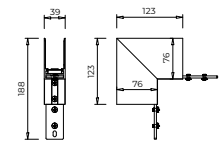

Accessories

Code / Description	75SUSKIT / Suspension Kit
Finish	White / Black / Custom Colour
Code / Description	75RECKIT / Recessed Kit
Finish	White / Black / Custom Colour
Code / Description	75DWN90CNR / "L" 90° Corner
Finish	White / Black / Custom Colour
Code / Description	75INR90CNR / Inner Corner
Finish	White / Black / Custom Colour
Code / Description	75OUT90CNR / Outer Corner
Finish	White / Black / Custom Colour
Code / Description	75MECHCONN / Connection Kit
Finish	Black / Custom Colour
Code / Description	75ELECCONN / Conductor
Finish	Black / Custom Colour
Code / Description	75COVER / Cover 3m
Finish	White / Black / Custom Colour

Additional Information

This product comes in our standard colour range however can be colour-customised to seamlessly integrate into your space. Minimum order quantities apply. For more information please contact our customer service team on +61 3 9427 0231 or email info@sphera.com.au