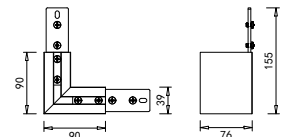

Accessories

Code / Description	75SUSKIT / Suspension Kit
Finish	White / Black / Custom Colour
Code / Description	75RECKIT / Recessed Kit
Finish	White / Black / Custom Colour
Code / Description	75DWN90CNR / "L" 90° Corner
Finish	White / Black / Custom Colour
Code / Description	75INR90CNR / Inner Corner
Finish	White / Black / Custom Colour
Code / Description	75OUT90CNR / Outer Corner
Finish	White / Black / Custom Colour
Code / Description	75MECHCONN / Connection Kit
Finish	Black / Custom Colour
Code / Description	75ELECCONN / Conductor
Finish	Black / Custom Colour
Code / Description	75COVER / Cover 3m
Finish	White / Black / Custom Colour

Additional Information

This product comes in our standard colour range however can be colour-customised to seamlessly integrate into your space. Minimum order quantities apply. For more information please contact our customer service team on +61 3 9427 0231 or email info@sphera.com.au