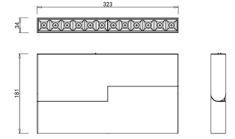

## Vale - 3x1W

Dimensions	34mm x 91mm x 181mm
Finish	White (WH) / Black (BK)
Configurations	Track Mounted
Code / Description	75L3X130 / Warm White 3000K 3x1W Beam 48° Adjustable
Light Source	LED
Lumen Output	66lm
CRI	90+
Lifespan	50000hrs
Rating	IP20
Voltage	24 Vdc

## Vale - 6x1W

Dimensions	34mm x 164mm x 181mm
Finish	White (WH) / Black (BK)
Configurations	Track Mounted
Code / Description	75L3X130 / Warm White 3000K 6x1W Beam 48° Adjustable
Light Source	LED
Lumen Output	147lm
CRI	90+
Lifespan	50000hrs
Rating	IP20
Voltage	24 Vdc

## Vale - 12x1W

Dimensions	34mm x 323mm x 181mm
Finish	White (WH) / Black (BK)
Configurations	Track Mounted
Code / Description	75L12X130 / Warm White 3000K 12x1W Beam 48° Adjustable
Light Source	LED
Lumen Output	808lm
CRI	90+
Lifespan	50000hrs
Rating	IP20
Voltage	24 Vdc