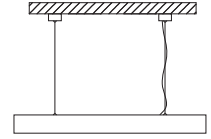

Accessories

Code / Description	75SUSKIT / Suspension Kit
Finish	White / Black / Custom Colour
Code / Description	75RECKIT / Recessed Kit
Finish	White / Black / Custom Colour
Code / Description	75DWN90CNR / "L" 90° Corner
Finish	White / Black / Custom Colour
Code / Description	75INR90CNR / Inner Corner
Finish	White / Black / Custom Colour
Code / Description	75OUT90CNR / Outer Corner
Finish	White / Black / Custom Colour
Code / Description	75MECHCONN / Connection Kit
Finish	Black / Custom Colour
Code / Description	75ELECCONN / Conductor
Finish	Black / Custom Colour
Code / Description	75COVER / Cover 3m
Finish	White / Black / Custom Colour

Additional Information

This product comes in our standard colour range however can be colour-customised to seamlessly integrate into your space. Minimum order quantities apply. For more information please contact our customer service team on +61 3 9427 0231 or email info@sphera.com.au