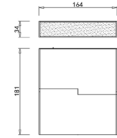

Vale - Opal 160

Dimensions	34mm x 164mm x 181mm
Finish	White (WH) / Black (BK)
Configurations	Track Mounted
Code / Description	/ Warm White 3000K W Adjustable
Light Source	LED
Lumen Output	
CRI	90+
Lifespan	50000hrs
Rating	IP20
Voltage	24 Vdc