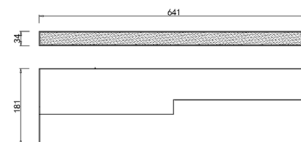

Vale - 640

Dimensions	34mm x 641mm x 181mm
Finish	White (WH) / Black (BK)
Configurations	Track Mounted
Code / Description	75L2030 / Warm White 3000K 20W Adjustable
Light Source	LED
Lumen Output	812lm
CRI	90+
Lifespan	50000hrs
Rating	IP20
Voltage	24 Vdc

Remote Driver Options

Remote Driver	Fixed Output / Phase-Cut / 1-10V / DALI

Additional Information

This product comes in our standard colour range however can be colour-customised to seamlessly integrate into your space. Minimum order quantities apply. For more information please contact our customer service team on +61 3 9427 0231 or email info@sphera.com.au