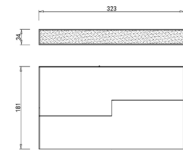

Vale - Opal 320

Dimensions	34mm x 323mm x 181mm
Finish	White (WH) / Black (BK)
Configurations	Track Mounted
Code / Description	75L1030 / Warm White 3000K 10W Adjustable
Light Source	LED
Lumen Output	405lm
CRI	90+
Lifespan	50000hrs
Rating	IP20
Voltage	24 Vdc