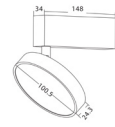

## Sun - 100

Dimensions	Ø100,5mm x 24,3mm
Finish	White (WH) / Black (BK)
Configurations	Track Mounted
Code / Description	75F1030 / Warm White 3000K 10W Adjustable
Light Source	LED
Lumen Output	867lm
CRI	90+
Lifespan	50000hrs
Rating	IP20
Voltage	24 Vdc

## Sun - 135

Dimensions	Ø135,5mm x 25,5mm
Finish	White (WH) / Black (BK)
Configurations	Track Mounted
Code / Description	75F2030 / Warm White 3000K 20W Adjustable
Light Source	LED
Lumen Output	1867lm
CRI	90+
Lifespan	50000hrs
Rating	IP20
Voltage	24 Vdc

## 3 Circuits Modulo System - Surface / Pendant

Dimensions	39mm x 76mm x 1000-1500-2000mm
Finish	White (WH) / Black (BK) / Custom Colour (CC)
Configurations	Surface / Pendant
Code	75___SM
Voltage	24 Vdc