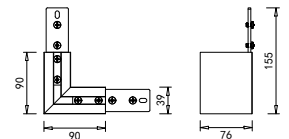

Accessories

Code / Description	75SUSKIT / Suspension Kit
Finish	White / Black / Custom Colour
Code / Description	75RECKIT / Recessed Kit
Finish	White / Black / Custom Colour
Code / Description	75DWN90CNR / "L" 90° Corner
Finish	White / Black / Custom Colour
Code / Description	75INR90CNR / Inner Corner
Finish	White / Black / Custom Colour
Code / Description	75OUT90CNR / Outer Corner
Finish	White / Black / Custom Colour
Code / Description	75MECHCONN / Connection Kit
Finish	Black / Custom Colour
Code / Description	75ELECCONN / Conductor
Finish	Black / Custom Colour
Code / Description	75COVER / Cover 3m
Finish	White / Black / Custom Colour

Additional Information

This product comes in our standard colour range however can be colour-customised to seamlessly integrate into your space. Minimum order quantities apply. For more information please contact our customer service team on +61 3 9427 0231 or email info@sphera.com.au