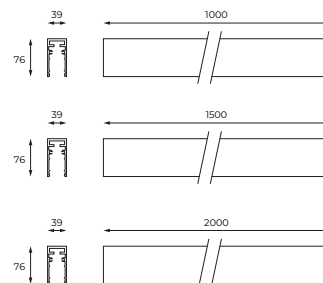

## Sun - 100

Dimensions	Ø100,5mm x 24,3mm
Finish	White (WH) / Black (BK)
Configurations	Track Mounted
Code / Description	75F1030 / Warm White 3000K 10W Adjustable
Light Source	LED
Lumen Output	867lm
CRI	90+
Lifespan	50000hrs
Rating	IP20
Voltage	24 Vdc

## Sun - 135

Dimensions	Ø135,5mm x 25,5mm
Finish	White (WH) / Black (BK)
Configurations	Track Mounted
Code / Description	75F2030 / Warm White 3000K 20W Adjustable
Light Source	LED
Lumen Output	1867lm
CRI	90+
Lifespan	50000hrs
Rating	IP20
Voltage	24 Vdc

## 3 Circuits Modulo System - Surface / Pendant

Dimensions	39mm x 76mm x 1000-1500-2000mm
Finish	White (WH) / Black (BK) / Custom Colour (CC)
Configurations	Surface / Pendant
Code	75___SM
Voltage	24 Vdc