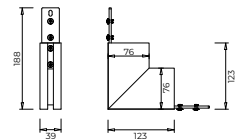

Accessories

Code / Description	75SUSKIT / Suspension Kit
Finish	White / Black / Custom Colour
Code / Description	75RECKIT / Recessed Kit
Finish	White / Black / Custom Colour
Code / Description	75DWN90CNR / "L" 90° Corner
Finish	White / Black / Custom Colour
Code / Description	75INR90CNR / Inner Corner
Finish	White / Black / Custom Colour
Code / Description	75OUT90CNR / Outer Corner
Finish	White / Black / Custom Colour
Code / Description	75MECHCONN / Connection Kit
Finish	Black / Custom Colour
Code / Description	75ELECCONN / Conductor
Finish	Black / Custom Colour
Code / Description	75COVER / Cover 3m
Finish	White / Black / Custom Colour

Additional Information

This product comes in our standard colour range however can be colour-customised to seamlessly integrate into your space. Minimum order quantities apply. For more information please contact our customer service team on +61 3 9427 0231 or email info@sphera.com.au