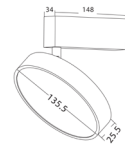

## Sun - 100

Dimensions	Ø100,5mm x 24,3mm
Finish	White (WH) / Black (BK)
Configurations	Track Mounted
Code / Description	75F1030 / Warm White 3000K 10W Adjustable
Light Source	LED
Lumen Output	867lm
CRI	90+
Lifespan	50000hrs
Rating	IP20
Voltage	24 Vdc

## Sun - 135

Dimensions	Ø135,5mm x 25,5mm
Finish	White (WH) / Black (BK)
Configurations	Track Mounted
Code / Description	75F2030 / Warm White 3000K 20W Adjustable
Light Source	LED
Lumen Output	1867lm
CRI	90+
Lifespan	50000hrs
Rating	IP20
Voltage	24 Vdc

## 3 Circuits Modulo System - Surface / Pendant

Dimensions	39mm x 76mm x 1000-1500-2000mm
Finish	White (WH) / Black (BK) / Custom Colour (CC)
Configurations	Surface / Pendant
Code	75___SM
Voltage	24 Vdc