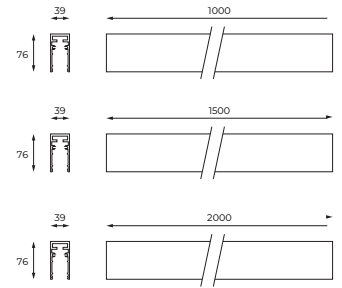

IP20    

Darklight - 1x1W

Dimensions	34mm x 34mm x 56mm
Finish	White (WH) / Black (BK)
Configurations	Track Mounted
Code / Description	75D1X130 / Warm White 3000K 1x1W Beam 48°
Light Source	LED
Lumen Output	65lm
CRI	90+
Lifespan	50000hrs
Rating	IP20
Voltage	24 Vdc

Remote Driver Options

Remote Driver	Fixed Output / Phase-Cut / 1-10V / DALI
Beam Angle	12° / 23°

Additional Information

This product comes in our standard colour range however can be colour-customised to seamlessly integrate into your space. Minimum order quantities apply. For more information please contact our customer service team on +61 3 9427 0231 or email info@sphera.com.au

3 Circuits Modulo System - Surface / Pendant

Dimensions	39mm x 76mm x 1000-1500-2000mm
Finish	White (WH) / Black (BK) / Custom Colour (CC)
Configurations	Surface / Pendant
Code	75___SM
Voltage	24 Vdc

Additional Information