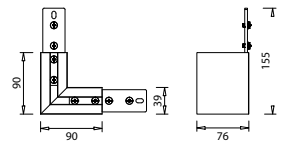

Accessories

Code / Description	75SUSKIT / Suspension Kit
Finish	White / Black / Custom Colour
Code / Description	75RECKIT / Recessed Kit
Finish	White / Black / Custom Colour
Code / Description	75DWN90CNR / "L" 90° Corner
Finish	White / Black / Custom Colour
Code / Description	75INR90CNR / Inner Corner
Finish	White / Black / Custom Colour
Code / Description	75OUT90CNR / Outer Corner
Finish	White / Black / Custom Colour
Code / Description	75MECHCONN / Connection Kit
Finish	Black / Custom Colour
Code / Description	75ELECCONN / Conductor
Finish	Black / Custom Colour
Code / Description	75COVER / Cover 3m
Finish	White / Black / Custom Colour

Additional Information

This product comes in our standard colour range however can be colour-customised to seamlessly integrate into your space. Minimum order quantities apply. For more information please contact our customer service team on +61 3 9427 0231 or email info@sphera.com.au