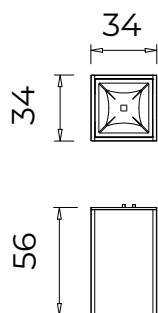

Darklight - 1x1W

Dimensions	34mm x 34mm x 56mm
Finish	White (WH) / Black (BK)
Configurations	Track Mounted
Code / Description	75D1X130 / Warm White 3000K 1x1W Beam 48°
Light Source	LED
Lumen Output	65lm
CRI	90+
Lifespan	50000hrs
Rating	IP20
Voltage	24 Vdc

Remote Driver Options

Remote Driver	Fixed Output / Phase-Cut / 1-10V / DALI
Beam Angle	12° / 23°

Additional Information

This product comes in our standard colour range however can be colour-customised to seamlessly integrate into your space. Minimum order quantities apply. For more information please contact our customer service team on +61 3 9427 0231 or email info@sphera.com.au