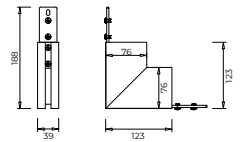

Accessories

Code / Description	75SUSKIT / Suspension Kit
Finish	White / Black / Custom Colour
Code / Description	75RECKIT / Recessed Kit
Finish	White / Black / Custom Colour
Code / Description	75DWN90CNR / "L" 90° Corner
Finish	White / Black / Custom Colour
Code / Description	75INR90CNR / Inner Corner
Finish	White / Black / Custom Colour
Code / Description	75OUT90CNR / Outer Corner
Finish	White / Black / Custom Colour
Code / Description	75MECHCONN / Connection Kit
Finish	Black / Custom Colour
Code / Description	75ELECCONN / Conductor
Finish	Black / Custom Colour
Code / Description	75COVER / Cover 3m
Finish	White / Black / Custom Colour

Additional Information

This product comes in our standard colour range however can be colour-customised to seamlessly integrate into your space. Minimum order quantities apply. For more information please contact our customer service team on +61 3 9427 0231 or email info@sphera.com.au