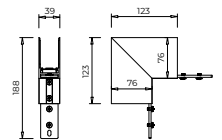

Accessories

Code / Description	75SUSKIT / Suspension Kit
Finish	White / Black / Custom Colour
Code / Description	75RECKIT / Recessed Kit
Finish	White / Black / Custom Colour
Code / Description	75DWN90CNR / "L" 90° Corner
Finish	White / Black / Custom Colour
Code / Description	75INR90CNR / Inner Corner
Finish	White / Black / Custom Colour
Code / Description	75OUT90CNR / Outer Corner
Finish	White / Black / Custom Colour
Code / Description	75MECHCONN / Connection Kit
Finish	Black / Custom Colour
Code / Description	75ELECCONN / Conductor
Finish	Black / Custom Colour
Code / Description	75COVER / Cover 3m
Finish	White / Black / Custom Colour

Additional Information

This product comes in our standard colour range however can be colour-customised to seamlessly integrate into your space. Minimum order quantities apply. For more information please contact our customer service team on +61 3 9427 0231 or email info@sphera.com.au