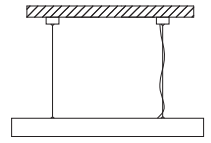

Accessories

Code / Description	75SUSKIT / Suspension Kit
Finish	White / Black / Custom Colour
Code / Description	75RECKIT / Recessed Kit
Finish	White / Black / Custom Colour
Code / Description	75DWN90CNR / "L" 90° Corner
Finish	White / Black / Custom Colour
Code / Description	75INR90CNR / Inner Corner
Finish	White / Black / Custom Colour
Code / Description	75OUT90CNR / Outer Corner
Finish	White / Black / Custom Colour
Code / Description	75MECHCONN / Connection Kit
Finish	Black / Custom Colour
Code / Description	75ELECCONN / Conductor
Finish	Black / Custom Colour
Code / Description	75COVER / Cover 3m
Finish	White / Black / Custom Colour

Additional Information

This product comes in our standard colour range however can be colour-customised to seamlessly integrate into your space. Minimum order quantities apply. For more information please contact our customer service team on +61 3 9427 0231 or email info@sphera.com.au