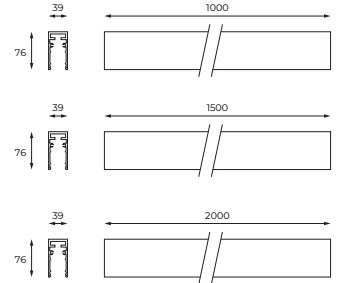

Aria is a cylindrical shaped Modulo fitting in die-cast aluminium. Available in 15W, it is rotatable to 350° and can pivot up to 90°.

IP20    

Aria - 34

Dimensions	Ø34mm x 54mm
Finish	White (WH) / Black (BK)
Configurations	Track Mounted
Code / Description	75S0630 / Warm White 3000K 6W Beam 38° Adjustable
Light Source	LED
Lumen Output	513lm
CRI	90+
Lifespan	50000hrs
Rating	IP20
Voltage	24 Vdc

Aria - 54

Dimensions	Ø54mm x 130mm
Finish	White (WH) / Black (BK)
Configurations	Track Mounted
Code / Description	75S1030 / Warm White 3000K 10W Beam 38° Adjustable
Light Source	LED
Lumen Output	860lm
CRI	90+
Lifespan	50000hrs
Rating	IP20
Voltage	24 Vdc

3 Circuits Modulo System - Surface / Pendant

Dimensions	39mm x 76mm x 1000-1500-2000mm
Finish	White (WH) / Black (BK) / Custom Colour (CC)
Configurations	Surface / Pendant
Code	75___SM
Voltage	24 Vdc

Additional Information