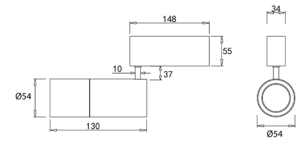

Aria is a cylindrical shaped Modulo fitting in die-cast aluminium. Available in 15W, it is rotatable to 350° and can pivot up to 90°.

IP20    

Aria - 34

Dimensions	Ø34mm x 54mm
Finish	White (WH) / Black (BK)
Configurations	Track Mounted
Code / Description	75S0630 / Warm White 3000K 6W Beam 38° Adjustable
Light Source	LED
Lumen Output	513lm
CRI	90+
Lifespan	50000hrs
Rating	IP20
Voltage	24 Vdc

Aria - 54

Dimensions	Ø54mm x 130mm
Finish	White (WH) / Black (BK)
Configurations	Track Mounted
Code / Description	75S1030 / Warm White 3000K 10W Beam 38° Adjustable
Light Source	LED
Lumen Output	860lm
CRI	90+
Lifespan	50000hrs
Rating	IP20
Voltage	24 Vdc

3 Circuits Modulo System - Surface / Pendant

Dimensions	39mm x 76mm x 1000-1500-2000mm
Finish	White (WH) / Black (BK) / Custom Colour (CC)
Configurations	Surface / Pendant
Code	75___SM
Voltage	24 Vdc

Additional Information