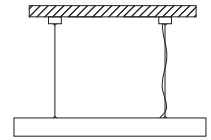

Accessories

Code / Description	75SUSKIT / Suspension Kit
Finish	White / Black / Custom Colour
Code / Description	75RECKIT / Recessed Kit
Finish	White / Black / Custom Colour
Code / Description	75DWN90CNR / "L" 90° Corner
Finish	White / Black / Custom Colour
Code / Description	75INR90CNR / Inner Corner
Finish	White / Black / Custom Colour
Code / Description	75OUT90CNR / Outer Corner
Finish	White / Black / Custom Colour
Code / Description	75MECHCONN / Connection Kit
Finish	Black / Custom Colour
Code / Description	75ELECCONN / Conductor
Finish	Black / Custom Colour
Code / Description	75COVER / Cover 3m
Finish	White / Black / Custom Colour

Additional Information

This product comes in our standard colour range however can be colour-customised to seamlessly integrate into your space. Minimum order quantities apply. For more information please contact our customer service team on +61 3 9427 0231 or email info@sphera.com.au