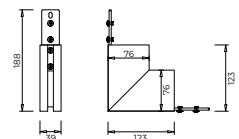

Accessories

Code / Description	75SUSKIT / Suspension Kit
Finish	White / Black / Custom Colour
Code / Description	75RECKIT / Recessed Kit
Finish	White / Black / Custom Colour
Code / Description	75DWN90CNR / "L" 90° Corner
Finish	White / Black / Custom Colour
Code / Description	75INR90CNR / Inner Corner
Finish	White / Black / Custom Colour
Code / Description	75OUT90CNR / Outer Corner
Finish	White / Black / Custom Colour
Code / Description	75MECHCONN / Connection Kit
Finish	Black / Custom Colour
Code / Description	75ELECCONN / Conductor
Finish	Black / Custom Colour
Code / Description	75COVER / Cover 3m
Finish	White / Black / Custom Colour

Additional Information

This product comes in our standard colour range however can be colour-customised to seamlessly integrate into your space. Minimum order quantities apply. For more information please contact our customer service team on +61 3 9427 0231 or email info@sphera.com.au