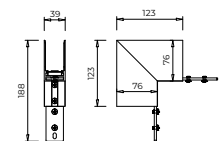

Accessories

Code / Description	75SUSKIT / Suspension Kit
Finish	White / Black / Custom Colour
Code / Description	75RECKIT / Recessed Kit
Finish	White / Black / Custom Colour
Code / Description	75DWN90CNR / "L" 90° Corner
Finish	White / Black / Custom Colour
Code / Description	75INR90CNR / Inner Corner
Finish	White / Black / Custom Colour
Code / Description	75OUT90CNR / Outer Corner
Finish	White / Black / Custom Colour
Code / Description	75MECHCONN / Connection Kit
Finish	Black / Custom Colour
Code / Description	75ELECCONN / Conductor
Finish	Black / Custom Colour
Code / Description	75COVER / Cover 3m
Finish	White / Black / Custom Colour

Additional Information

This product comes in our standard colour range however can be colour-customised to seamlessly integrate into your space. Minimum order quantities apply. For more information please contact our customer service team on +61 3 9427 0231 or email info@sphera.com.au