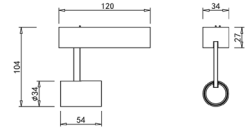

Aria is a cylindrical shaped Modulo fitting in die-cast aluminium. Available in 15W, it is rotatable to 350° and can pivot up to 90°.

IP20    

Aria - 34

Dimensions	Ø34mm x 54mm
Finish	White (WH) / Black (BK)
Configurations	Track Mounted
Code / Description	75S0630 / Warm White 3000K 6W Beam 38° Adjustable
Light Source	LED
Lumen Output	513lm
CRI	90+
Lifespan	50000hrs
Rating	IP20
Voltage	24 Vdc

Aria - 54

Dimensions	Ø54mm x 130mm
Finish	White (WH) / Black (BK)
Configurations	Track Mounted
Code / Description	75S1030 / Warm White 3000K 10W Beam 38° Adjustable
Light Source	LED
Lumen Output	860lm
CRI	90+
Lifespan	50000hrs
Rating	IP20
Voltage	24 Vdc

3 Circuits Modulo System - Surface / Pendant

Dimensions	39mm x 76mm x 1000-1500-2000mm
Finish	White (WH) / Black (BK) / Custom Colour (CC)
Configurations	Surface / Pendant
Code	75___SM
Voltage	24 Vdc

Additional Information