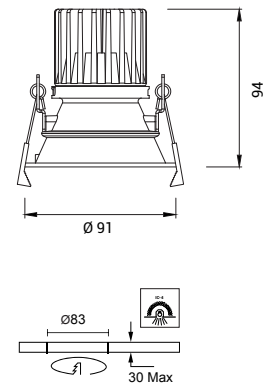

IP44    

IC-4 Compliant

Mattia - Fixed

| | |
|--------------------|---|
| Dimensions | Ø91mm x 95mm |
| Finish | White (WH) / Black (BK) / Custom Colour (CC) |
| Configurations | Recessed |
| Code / Description | 031123060 / Warm White 3000K 12W Dimmable 60° |
| Light Source | LED |
| Lumen Output | 924lm |
| CRI | 90+ |
| Lifespan | 50000hrs |
| Rating | IP44 |
| Dimming | Phase Cut |
| Voltage | 220-240V |

Mattia - Adjustable

| | |
|--------------------|--|
| Dimensions | Ø91mm x 107mm |
| Finish | White (WH) / Black (BK) / Custom Colour (CC) |
| Configurations | Recessed |
| Code / Description | 032123060 / Warm White 3000K 12W Adjustable Dimmable 60° |
| Light Source | LED |
| Lumen Output | 924lm |
| CRI | 90+ |
| Lifespan | 50000hrs |
| Rating | IP44 |
| Dimming | Phase Cut |
| Voltage | 220-240V |