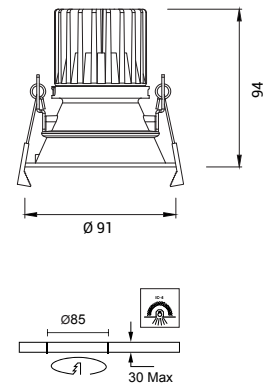

IP44    

IC-4 Compliant

Mattia - Fixed

Dimensions	Ø91mm x 95mm
Finish	White (WH) / Black (BK) / Custom Colour (CC)
Configurations	Recessed
Code / Description	031123060 / Warm White 3000K 12W Dimmable 60°
Light Source	LED
Lumen Output	924lm
CRI	90+
Lifespan	50000hrs
Rating	IP44
Dimming	Phase Cut
Voltage	220-240V

Mattia - Adjustable

Dimensions	Ø91mm x 107mm
Finish	White (WH) / Black (BK) / Custom Colour (CC)
Configurations	Recessed
Code / Description	032123060 / Warm White 3000K 12W Adjustable Dimmable 60°
Light Source	LED
Lumen Output	924lm
CRI	90+
Lifespan	50000hrs
Rating	IP44
Dimming	Phase Cut
Voltage	220-240V