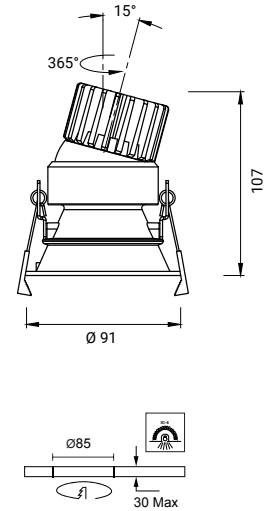

IP44    

IC-4 Compliant

Mattia - Fixed

Dimensions	Ø91mm x 95mm
Finish	White (WH) / Black (BK) / Custom Colour (CC)
Configurations	Recessed
Code / Description	031123060 / Warm White 3000K 12W Dimmable 60°
Light Source	LED
Lumen Output	924lm
CRI	90+
Lifespan	50000hrs
Rating	IP44
Dimming	Phase Cut
Voltage	220-240V

Mattia - Adjustable

Dimensions	Ø91mm x 107mm
Finish	White (WH) / Black (BK) / Custom Colour (CC)
Configurations	Recessed
Code / Description	032123060 / Warm White 3000K 12W Adjustable Dimmable 60°
Light Source	LED
Lumen Output	924lm
CRI	90+
Lifespan	50000hrs
Rating	IP44
Dimming	Phase Cut
Voltage	220-240V