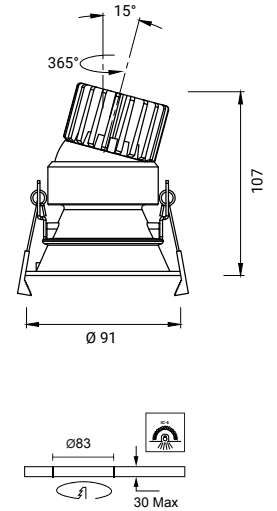

IP44    

IC-4 Compliant

Mattia - Fixed

| | |
|--------------------|---|
| Dimensions | Ø91mm x 95mm |
| Finish | White (WH) / Black (BK) / Custom Colour (CC) |
| Configurations | Recessed |
| Code / Description | 031123060 / Warm White 3000K 12W Dimmable 60° |
| Light Source | LED |
| Lumen Output | 924lm |
| CRI | 90+ |
| Lifespan | 50000hrs |
| Rating | IP44 |
| Dimming | Phase Cut |
| Voltage | 220-240V |

Mattia - Adjustable

| | |
|--------------------|--|
| Dimensions | Ø91mm x 107mm |
| Finish | White (WH) / Black (BK) / Custom Colour (CC) |
| Configurations | Recessed |
| Code / Description | 032123060 / Warm White 3000K 12W Adjustable Dimmable 60° |
| Light Source | LED |
| Lumen Output | 924lm |
| CRI | 90+ |
| Lifespan | 50000hrs |
| Rating | IP44 |
| Dimming | Phase Cut |
| Voltage | 220-240V |