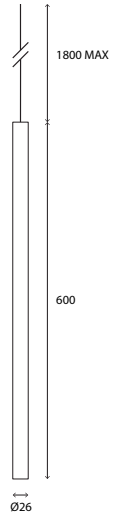

Maestro

Maestro is a multi-functional tubular luminaire which can be surface mounted horizontally or suspended vertically as a pendant. Available in 2 lengths and wattages, Maestro is made from vandle-proof polycarbonate and can also be supplied with dimmable power supplies upon request. Also available is the Maestro for interiors with custom end caps and suspension cable.

IP65   **CE** 

Maestro - 600

Dimensions	Ø26mm x 600mm
Finish	Opal White Diffuser
Configurations	Pendant
Code / Description	148B0630-600 / Warm White 3000K 6W
Light Source	LED
Lumen Output	499lm
CRI	80+
Lifespan	50000hrs
Rating	IP65
Voltage	24Vdc

Options

Colour Temperature	4000K / 5000K
Remote Power Supply	Fixed Output / DALI / 1-10V / Phase-Cut

Accessories

Ceiling Mounting	Plate CPMCOVER80
	Rose CPMROSE80X25
Turned Aluminium End Caps	Black (BK) / Aluminium (AL) / Custom Colour (CC)

Maestro - 1200

Dimensions	Ø26mm x 1200mm
Finish	Opal White Diffuser
Configurations	Pendant
Code / Description	148B1230-1200 / Warm White 3000K 12W
Light Source	LED
Lumen Output	999lm
CRI	80+
Lifespan	50000hrs
Rating	IP65
Voltage	24Vdc