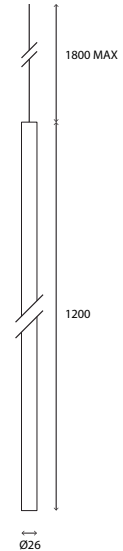

Maestro

Maestro is a multi-functional tubular luminaire which can be surface mounted horizontally or suspended vertically as a pendant. Available in 2 lengths and wattages, Maestro is made from vandle-proof polycarbonate and can also be supplied with dimmable power supplies upon request. Also available is the Maestro for interiors with custom end caps and suspension cable.

IP65   **CE** 

Maestro - 600

Dimensions	Ø26mm x 600mm
Finish	Opal White Diffuser
Configurations	Pendant
Code / Description	148B0630-600 / Warm White 3000K 6W
Light Source	LED
Lumen Output	499lm
CRI	80+
Lifespan	50000hrs
Rating	IP65
Voltage	24Vdc

Options

Colour Temperature	4000K / 5000K
Remote Power Supply	Fixed Output / DALI / 1-10V / Phase-Cut

Accessories

Ceiling Mounting	Plate CPMCOVER80
	Rose CPMROSE80X25
Turned Aluminium End Caps	Black (BK) / Aluminium (AL) / Custom Colour (CC)

Maestro - 1200

Dimensions	Ø26mm x 1200mm
Finish	Opal White Diffuser
Configurations	Pendant
Code / Description	148B1230-1200 / Warm White 3000K 12W
Light Source	LED
Lumen Output	999lm
CRI	80+
Lifespan	50000hrs
Rating	IP65
Voltage	24Vdc