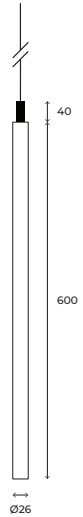

## Maestro System

Maestro is a multi-functional tubular luminaire which can be surface mounted horizontally or suspended vertically as a pendant. Available in 2 lengths and wattages, Maestro is made from vandle-proof polycarbonate and can also be supplied with dimmable power supplies upon request. Also available is the Maestro for interiors with custom end caps and suspension cable.

## Maestro - 600 Tube ONLY

<b>Dimensions</b>	Ø26mm x 600mm
<b>Finish</b>	Opal White Diffuser
<b>Code / Description</b>	148B1030-600 / Warm White 3000K 10W
<b>Light Source</b>	LED
<b>Lumen Output</b>	499lm
<b>CRI</b>	80+
<b>Lifespan</b>	50000hrs
<b>Rating</b>	IP65
<b>Voltage</b>	24Vdc

## Maestro System Options

<b>Remote Power Supply</b>	Fixed Output / 1-10V / Phase-Cut / DALI / Casambi
<b>Supply Cable</b>	PVC Black (BK) Fabric Black (BK) / White (WH) / Custom Colour (CC)
<b>Turned End Caps</b>	Brushed Aluminium (AL) / Custom Colour (CC)
<b>Pendant Ceiling Mounting</b>	Plate CPMCOVER80 Rose CPMROSE80X25
<b>Surface Mounting</b>	Clip CMPCLIP25MM