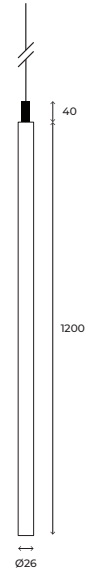

Maestro System

Maestro is a multi-functional tubular luminaire which can be surface mounted horizontally or suspended vertically as a pendant. Available in 2 lengths and wattages, Maestro is made from vandle-proof polycarbonate and can also be supplied with dimmable power supplies upon request. Also available is the Maestro for interiors with custom end caps and suspension cable.

IP65   **CE** 

Maestro - 1200 Tube ONLY

Dimensions	Ø26mm x 1200mm
Finish	Opal White Diffuser
Code / Description	148B2030-1200 / Warm White 3000K 20W
Light Source	LED
Lumen Output	999lm
CRI	80+
Lifespan	50000hrs
Rating	IP65
Voltage	24Vdc

Maestro System Options

Remote Power Supply	Fixed Output / 1-10V / Phase-Cut / DALI / Casambi
Supply Cable	PVC Black (BK) Fabric Black (BK) / White (WH) / Custom Colour (CC)
Turned End Caps	Brushed Aluminium (AL) / Custom Colour (CC)
Pendant Ceiling Mounting	Plate CPMCOVER80 Rose CPMROSE80X25
Surface Mounting	Clip CMPCLIP25MM