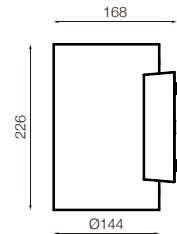

IP65    

Luciano - Single Emission - 10W

Dimensions	Ø110mm x 175mm x 131mm
Finish	White (WH) / Black (BK) / Custom Colour (CC)
Configurations	Wall Mounted
Code / Description	511030 / Warm White 3000K 10W Beam Angle 60°
Light Source	LED
Lumen Output	1040lm
CRI	90+
Lifespan	50000hrs
Rating	IP65
Voltage	220-240V

Luciano - Single Emission - 20W

Dimensions	Ø144mm x 226mm x 168mm
Finish	White (WH) / Black (BK) / Custom Colour (CC)
Configurations	Wall Mounted
Code / Description	512030 / Warm White 3000K 20W Beam Angle 60°
Light Source	LED
Lumen Output	1950lm
CRI	90+
Lifespan	50000hrs
Rating	IP65
Voltage	220-240V

Luciano - Double Emission - 2x10W

Dimensions	Ø110mm x 175mm x 131mm
Finish	White (WH) / Black (BK) / Custom Colour (CC)
Configurations	Wall Mounted
Code / Description	512X1030 / Warm White 3000K 2x10W Beam Angle 60°
Light Source	LED
Lumen Output	2x1040lm
CRI	90+
Lifespan	50000hrs
Rating	IP65
Voltage	220-240V

Luciano - Double Emission - 2x20W

Dimensions	Ø144mm x 226mm x 168mm
Finish	White (WH) / Black (BK) / Custom Colour (CC)
Configurations	Wall Mounted
Code / Description	512X2030 / Warm White 3000K 2x20W Beam Angle 60°
Light Source	LED
Lumen Output	2x1950lm
CRI	90+
Lifespan	50000hrs
Rating	IP65
Voltage	220-240V