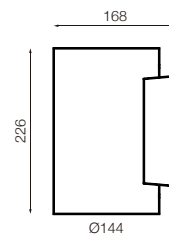

IP65    

Luciano - Single Emission - 10W

Dimensions	Ø110mm x 175mm x 131mm
Finish	White (WH) / Black (BK) / Custom Colour (CC)
Configurations	Wall Mounted
Code / Description	511030 / Warm White 3000K 10W Beam Angle 60°
Light Source	LED
Lumen Output	1040lm
CRI	90+
Lifespan	50000hrs
Rating	IP65
Voltage	220-240V

Luciano - Single Emission - 20W

Dimensions	Ø144mm x 226mm x 168mm
Finish	White (WH) / Black (BK) / Custom Colour (CC)
Configurations	Wall Mounted
Code / Description	512030 / Warm White 3000K 20W Beam Angle 60°
Light Source	LED
Lumen Output	1950lm
CRI	90+
Lifespan	50000hrs
Rating	IP65
Voltage	220-240V

Luciano - Double Emission - 2x10W

Dimensions	Ø110mm x 175mm x 131mm
Finish	White (WH) / Black (BK) / Custom Colour (CC)
Configurations	Wall Mounted
Code / Description	512X1030 / Warm White 3000K 2x10W Beam Angle 60°
Light Source	LED
Lumen Output	2x1040lm
CRI	90+
Lifespan	50000hrs
Rating	IP65
Voltage	220-240V

Luciano - Double Emission - 2x20W

Dimensions	Ø144mm x 226mm x 168mm
Finish	White (WH) / Black (BK) / Custom Colour (CC)
Configurations	Wall Mounted
Code / Description	512X2030 / Warm White 3000K 2x20W Beam Angle 60°
Light Source	LED
Lumen Output	2x1950lm
CRI	90+
Lifespan	50000hrs
Rating	IP65
Voltage	220-240V