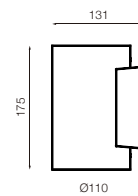

IP65    

Luciano - Single Emission - 10W

Dimensions	Ø110mm x 175mm x 131mm
Finish	White (WH) / Black (BK) / Custom Colour (CC)
Configurations	Wall Mounted
Code / Description	511030 / Warm White 3000K 10W Beam Angle 60°
Light Source	LED
Lumen Output	1040lm
CRI	90+
Lifespan	50000hrs
Rating	IP65
Voltage	220-240V

Luciano - Single Emission - 20W

Dimensions	Ø144mm x 226mm x 168mm
Finish	White (WH) / Black (BK) / Custom Colour (CC)
Configurations	Wall Mounted
Code / Description	512030 / Warm White 3000K 20W Beam Angle 60°
Light Source	LED
Lumen Output	1950lm
CRI	90+
Lifespan	50000hrs
Rating	IP65
Voltage	220-240V

Luciano - Double Emission - 2x10W

Dimensions	Ø110mm x 175mm x 131mm
Finish	White (WH) / Black (BK) / Custom Colour (CC)
Configurations	Wall Mounted
Code / Description	512X1030 / Warm White 3000K 2x10W Beam Angle 60°
Light Source	LED
Lumen Output	2x1040lm
CRI	90+
Lifespan	50000hrs
Rating	IP65
Voltage	220-240V

Luciano - Double Emission - 2x20W

Dimensions	Ø144mm x 226mm x 168mm
Finish	White (WH) / Black (BK) / Custom Colour (CC)
Configurations	Wall Mounted
Code / Description	512X2030 / Warm White 3000K 2x20W Beam Angle 60°
Light Source	LED
Lumen Output	2x1950lm
CRI	90+
Lifespan	50000hrs
Rating	IP65
Voltage	220-240V