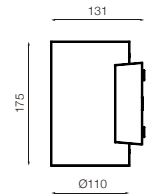

IP65    

Luciano - Single Emission - 10W

Dimensions	Ø110mm x 175mm x 131mm
Finish	White (WH) / Black (BK) / Custom Colour (CC)
Configurations	Wall Mounted
Code / Description	511030 / Warm White 3000K 10W Beam Angle 60°
Light Source	LED
Lumen Output	1040lm
CRI	90+
Lifespan	50000hrs
Rating	IP65
Voltage	220-240V

Luciano - Single Emission - 20W

Dimensions	Ø144mm x 226mm x 168mm
Finish	White (WH) / Black (BK) / Custom Colour (CC)
Configurations	Wall Mounted
Code / Description	512030 / Warm White 3000K 20W Beam Angle 60°
Light Source	LED
Lumen Output	1950lm
CRI	90+
Lifespan	50000hrs
Rating	IP65
Voltage	220-240V

Luciano - Double Emission - 2x10W

Dimensions	Ø110mm x 175mm x 131mm
Finish	White (WH) / Black (BK) / Custom Colour (CC)
Configurations	Wall Mounted
Code / Description	512X1030 / Warm White 3000K 2x10W Beam Angle 60°
Light Source	LED
Lumen Output	2x1040lm
CRI	90+
Lifespan	50000hrs
Rating	IP65
Voltage	220-240V

Luciano - Double Emission - 2x20W

Dimensions	Ø144mm x 226mm x 168mm
Finish	White (WH) / Black (BK) / Custom Colour (CC)
Configurations	Wall Mounted
Code / Description	512X2030 / Warm White 3000K 2x20W Beam Angle 60°
Light Source	LED
Lumen Output	2x1950lm
CRI	90+
Lifespan	50000hrs
Rating	IP65
Voltage	220-240V