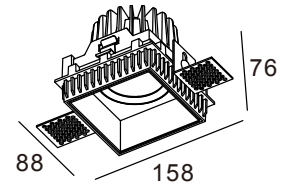

Leo

Leo is a recessed, trimless downlight. The light source is recessed deep into the fitting creating a seamless low glare luminaire. The fixture comes complete with a recessing kit allowing the fitting to be installed and the painting and plastering to be completed with ease.

IP44    

Leo - 7W

Dimensions	88mm x 150mm x 76mm
Finish	White (WH) / Black (BK) / Custom Colour (CC)
Configurations	Ceiling Recessed
Code / Description	134B / Warm White 3000K 7W Dimmable 60° Fixed Trimless
Light Source	LED
Lumen Output	692lm
CRI	90+
Lifespan	50000hrs
Rating	IP44
Dimming	Phase-Cut
Voltage	220-240V

Cutout Size - 85mm x 85mm

Options

Beam Angle	15° / 24° / 36°
Colour Temperature	4000K / 5000K
Dimming Driver	DALI
Source	GU10 Socket

Accessories

Globes	GU10 LED Globe 3000K 5W 410lm DIM
	GU10 LED Globe 4000K 5W 430lm DIM
	GU10 LED Smart Wi-Fi Globe Tunable White - Colour Changing
Controller	Wi-Fi Controller for Smart Globe (Up to 50 Globes)